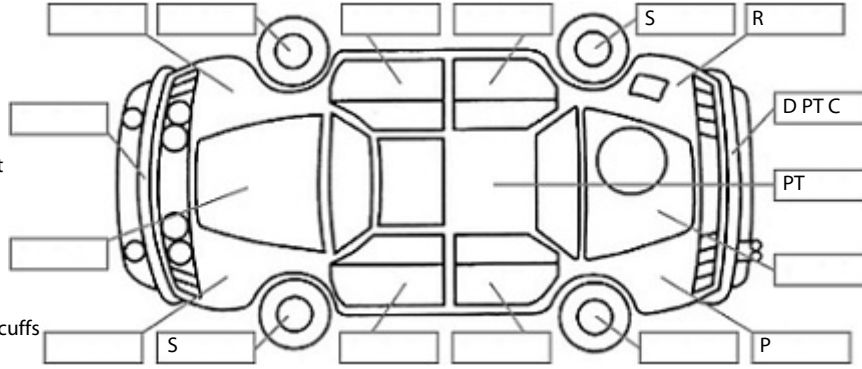

Key:

- S = scratch
- D = dent
- R = rust
- PT = paint defect
- C = crack
- P = pin dent
- * = decals
- SC = stone chips
- W = significant scuffs

Body Inspection Comments

Note: some defects & blemishes may not be displayed in the diagram

General Comments

Steering wheel worn.
W/S stone chip out of CVA.

Road Conditions During Test Drive: Dry

Engine Timing Mechanism: Timing Chain
Evidence of Cam Belt Replacement: Not Applicable Kms:

	Pass	Fail	N/A
Engine			
Oil level	✓		
Smoke & fumes	✓		
Performance	✓		
Noise	✓		
Cooling System			
Coolant condition	✓		
Performance	✓		
Radiator / Hoses (visual)	✓		
Transmission			
Operation	✓		
Noise	✓		
Clutch			✓
CV joints	✓		
Wheel bearings	✓		
Brakes			
Performance	✓		
Hand Brake	✓		
Tyres (lowest observed tread depth of tyres)			
Left front	3.0	mm	
Right front	3.0	mm	
Left rear	2.0	mm	
Right rear	3.0	mm	
Spare	Yes		
Suspension			
Suspension performance	✓		
Steering performance	✓		
Shock absorbers	✓		
Air Conditioning / Heater			
Operation	✓		
Electrical / Accessories			
Head lights	✓		
Tail lights	✓		
Indicators	✓		
Dashboard warning lights	✓		
Wipers (front & rear)	✓		
Window winder FL	✓		
Window winder FR	✓		
Window winder RL	✓		
Window winder RR	✓		
Rear view mirrors	✓		
Radio (basic test only)	✓		
CD (basic test only)			✓
Number of keys	2		
Central locking	✓		
Remote locking	✓		
Sat. Nav. (basic test only)			✓
Reversing camera	✓		