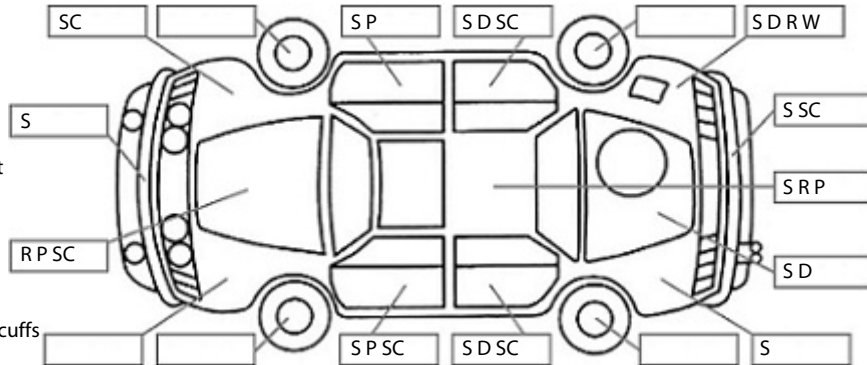

**Key:**

- S = scratch
- D = dent
- R = rust
- PT = paint defect
- C = crack
- P = pin dent
- \* = decals
- SC = stone chips
- W = significant scuffs

**Body Inspection Comments**

Front bumper lower moulding refit.  
L/R mud flap loose.  
Windscreen chip out if cva.

Note: some defects & blemishes may not be displayed in the diagram

Conditions During Body Inspection: Dry

**Under Carriage & Under Bonnet Inspection Comments**

RWD.

**Interior Comments**

Seats	Poor
Carpets	Good
Panels	Good
Dashboard	Good