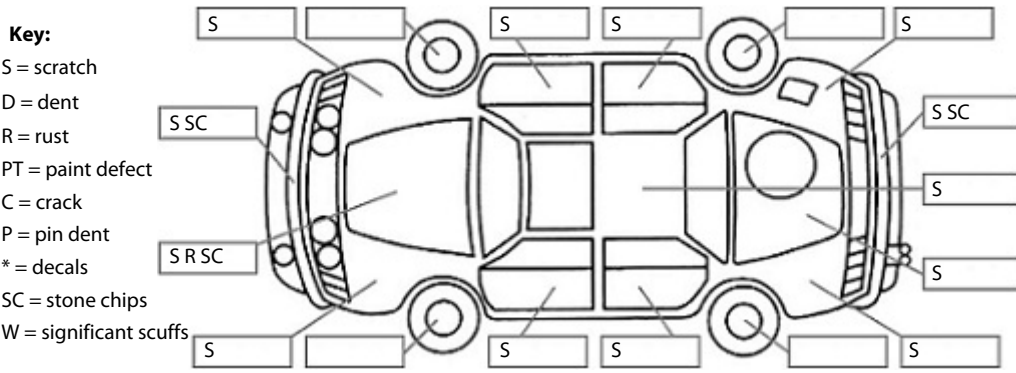

Body Inspection Comments

Headlights are faded. Driver door check strap worn out. Rear badges missing. Paint faded in spots

Conditions During Body Inspection: Dry

Under Carriage & Under Bonnet Inspection Comments

Road Conditions During Test Drive: Dry

Engine Timing Mechanism: Cambelt

Evidence of Cam Belt Replacement: Yes Kms: 68,389

	Pass	Fail	N/A
Engine			
Oil level	✓		
Smoke & fumes	✓		
Performance	✓		
Noise	✓		
Cooling System			
Coolant condition	✓		
Performance	✓		
Radiator / Hoses (visual)	✓		
Transmission			
Operation	✓		
Noise	✓		
Clutch	✓		
CV joints	✓		
Wheel bearings	✓		
Brakes			
Performance	✓		
Hand Brake	✓		
Tyres (lowest observed tread depth of tyres)			
Left front	3.0	mm	
Right front	4.0	mm	
Left rear	6.0	mm	
Right rear	7.0	mm	
Spare	Yes		
Suspension			
Suspension performance		✓	
Steering performance	✓		
Shock absorbers	✓		
Air Conditioning / Heater			
Operation		✓	
Electrical / Accessories			
Head lights	✓		
Tail lights	✓		
Indicators	✓		
Dashboard warning lights	✓		
Wipers (front & rear)	✓		
Window winder FL	✓		
Window winder FR	✓		
Window winder RL	✓		
Window winder RR	✓		
Rear view mirrors	✓		
Radio (basic test only)	✓		
CD (basic test only)	✓		
Number of keys	2		
Central locking	✓		
Remote locking		✓	
Sat. Nav. (basic test only)			✓
Reversing camera			✓