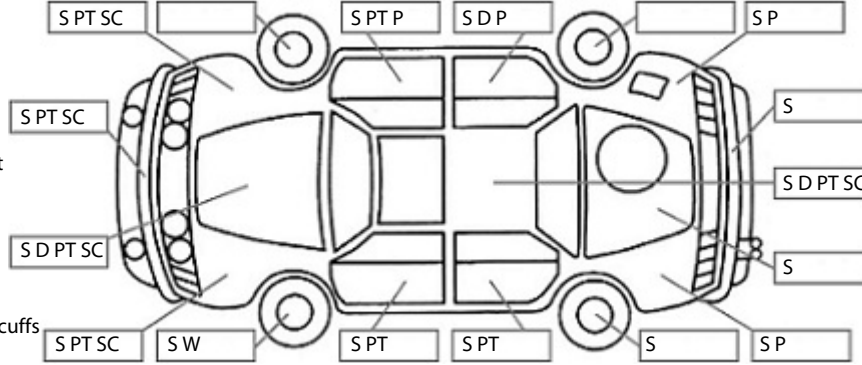

Key:

- S = scratch
- D = dent
- R = rust
- PT = paint defect
- C = crack
- P = pin dent
- * = decals
- SC = stone chips
- W = significant scuffs

Body Inspection Comments

Note: some defects & blemishes may not be displayed in the diagram

Conditions During Body Inspection: Dry

Under Carriage & Under Bonnet Inspection Comments

Oil weeping from between engine & gearbox. Right rear taillight lens has a crack in it.

Interior Comments

Seats	Good
Carpets	Good
Panels	Average
Dashboard	Good