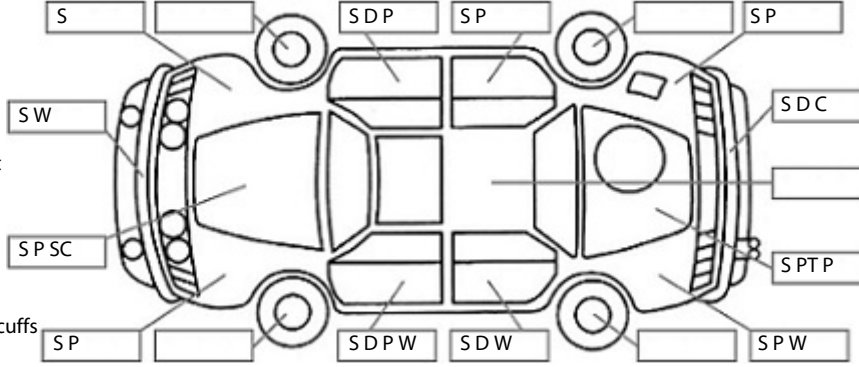

<b>Make:</b> Nissan	<b>Model:</b> Wingroad	<b>Body Style:</b> Hatchback
<b>Year:</b> 2008	<b>Registration:</b> LWD373	<b>Reg Expiry:</b> 08 Mar 2025
<b>WoF Expiry:</b> 25 Dec 2025	<b>Odometer:</b> 116,426 Kms	<b>Good No:</b> 26453194
<b>VIN:</b> 7AT0DH5GX1809924	<b>Next Service:</b> 126000	<b>Service History:</b> No

**Key:**

- S = scratch
- D = dent
- R = rust
- PT = paint defect
- C = crack
- P = pin dent
- \* = decals
- SP SC = stone chips
- W = significant scuffs

Note: some defects & blemishes may not be displayed in the diagram

Body Inspection Comments

Right Tail Light Hairline Crack

Conditions During Body Inspection: Dry

Under Carriage & Under Bonnet Inspection Comments

Spare Wheel Ware Minor Surface Rust

Interior Comments

Seats	Average
Carpets	Average
Panels	Average
Dashboard	Average