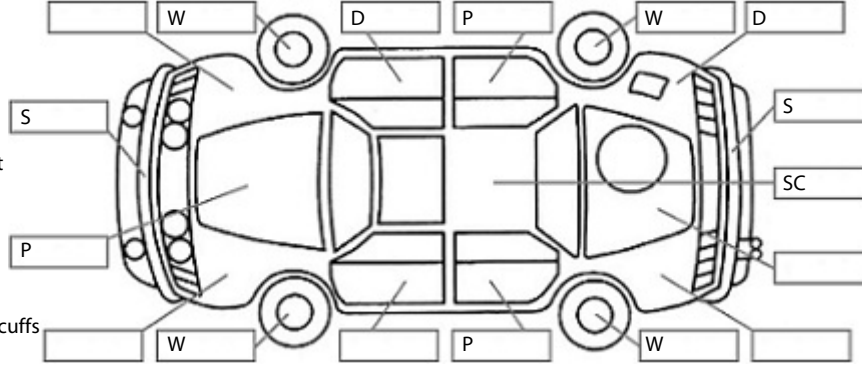

**Key:**

- S = scratch
- D = dent
- R = rust
- PT = paint defect
- C = crack
- P = pin dent
- \* = decals
- SC = stone chips
- W = significant scuffs

Body Inspection Comments

L/R tail light cracked.

Note: some defects & blemishes may not be displayed in the diagram

Engine Timing Mechanism: Timing Chain  
Evidence of Cam Belt Replacement: Not Applicable Kms:

	Pass	Fail	N/A
<b>Engine</b>			
Oil level	✓		
Smoke & fumes	✓		
Performance	✓		
Noise	✓		
<b>Cooling System</b>			
Coolant condition	✓		
Performance	✓		
Radiator / Hoses (visual)	✓		
<b>Transmission</b>			
Operation	✓		
Noise	✓		
Clutch			✓
CV joints	✓		
Wheel bearings	✓		
<b>Brakes</b>			
Performance	✓		
Hand Brake	✓		
<b>Tyres</b> (lowest observed tread depth of tyres)			
Left front	8	mm	
Right front	7	mm	
Left rear	5	mm	
Right rear	7	mm	
Spare	Yes		
<b>Suspension</b>			
Suspension performance	✓		
Steering performance	✓		
Shock absorbers	✓		
<b>Air Conditioning / Heater</b>			
Operation	✓		
<b>Electrical / Accessories</b>			
Head lights	✓		
Tail lights	✓		
Indicators	✓		
Dashboard warning lights	✓		
Wipers (front & rear)	✓		
Window winder FL	✓		
Window winder FR	✓		
Window winder RL	✓		
Window winder RR	✓		
Rear view mirrors	✓		
Radio (basic test only)	✓		
CD (basic test only)			✓
Number of keys	2		
Central locking	✓		
Remote locking	✓		
Sat. Nav. (basic test only)	✓		
Reversing camera	✓		