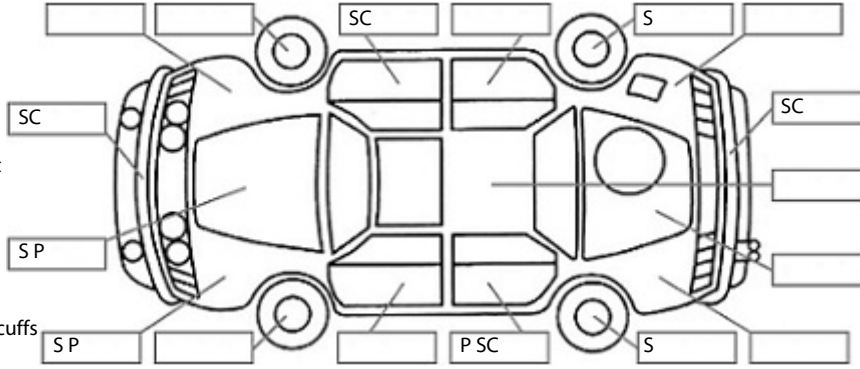

Key:

- S = scratch
- D = dent
- R = rust
- PT = paint defect
- C = crack
- P = pin dent
- * = decals
- SC = stone chips
- W = significant scuffs

Body Inspection Comments

Note: some defects & blemishes may not be displayed in the diagram

Engine Timing Mechanism: Timing Chain
Evidence of Cam Belt Replacement: Not Applicable Kms:

	Pass	Fail	N/A
Engine			
Oil level	✓		
Smoke & fumes	✓		
Performance	✓		
Noise	✓		
Cooling System			
Coolant condition	✓		
Performance	✓		
Radiator / Hoses (visual)	✓		
Transmission			
Operation	✓		
Noise	✓		
Clutch			✓
CV joints	✓		
Wheel bearings	✓		
Brakes			
Performance	✓		
Hand Brake	✓		
Tyres (lowest observed tread depth of tyres)			
Left front	5.6	mm	
Right front	5.8	mm	
Left rear	7.4	mm	
Right rear	7.6	mm	
Spare	Yes		
Suspension			
Suspension performance	✓		
Steering performance	✓		
Shock absorbers	✓		
Air Conditioning / Heater			
Operation	✓		
Electrical / Accessories			
Head lights	✓		
Tail lights	✓		
Indicators	✓		
Dashboard warning lights	✓		
Wipers (front & rear)	✓		
Window winder FL	✓		
Window winder FR	✓		
Window winder RL	✓		
Window winder RR	✓		
Rear view mirrors	✓		
Radio (basic test only)	✓		
CD (basic test only)			✓
Number of keys	2		
Central locking	✓		
Remote locking	✓		
Sat. Nav. (basic test only)	✓		
Reversing camera	✓		