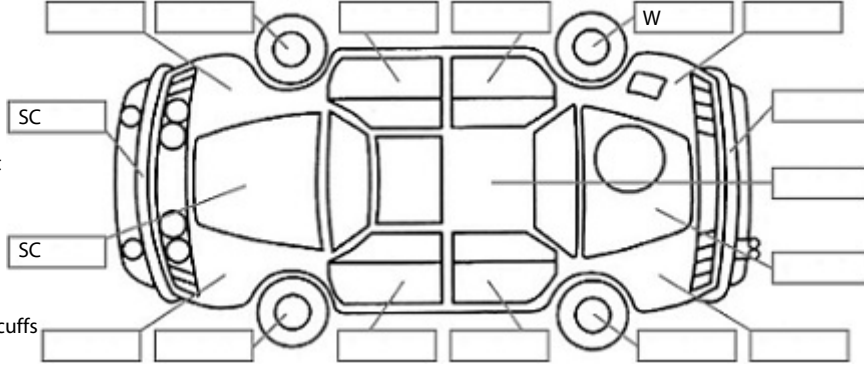

<b>Make:</b> Nissan	<b>Model:</b> Note	<b>Body Style:</b> Hatchback
<b>Year:</b> 2017	<b>Registration:</b> QRF375	<b>Reg Expiry:</b> 02 Jan 2025
<b>WoF Expiry:</b> 17 Jul 2025	<b>Odometer:</b> 72,001 Kms	<b>Good No:</b> 26452149
<b>VIN:</b> 7AT0DH79X23073852	<b>Next Service:</b> 82000	<b>Service History:</b> No

**Key:**

- S = scratch
- D = dent
- R = rust
- PT = paint defect
- C = crack
- P = pin dent
- \* = decals
- SC = stone chips
- W = significant scuffs

Body Inspection Comments

Note: some defects & blemishes may not be displayed in the diagram