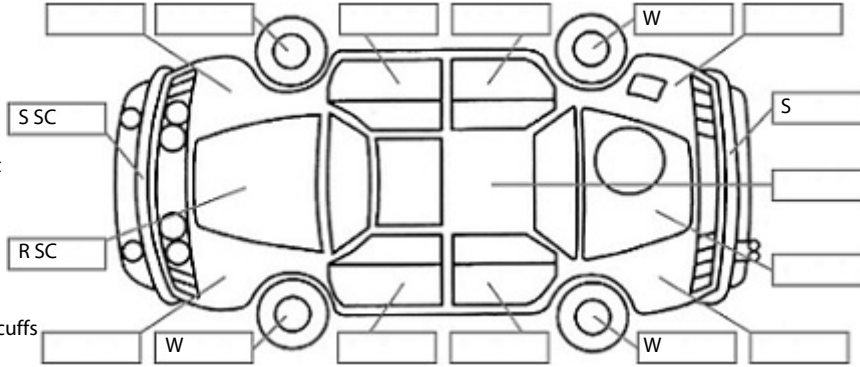

Make: KIA	Model: Sorento	Body Style: SUV
Year: 2021	Registration: NGU595	Reg Expiry: 09 Feb 2025
WoF Expiry: 05 Mar 2025	Odometer: 89,967 Kms	Good No: 26451850
VIN: KNARH81BWM5075428	Next Service: 90000	Service History: Yes

Key:

- S = scratch
- D = dent
- R = rust
- PT = paint defect
- C = crack
- P = pin dent
- * = decals
- SC = stone chips
- W = significant scuffs

Body Inspection Comments

Note: some defects & blemishes may not be displayed in the diagram

Front tyres unroadworthy/below wear indicators

Conditions During Body Inspection: Wet

Under Carriage & Under Bonnet Inspection Comments

Four wheel drive

Interior Comments

Seats	Good
Carpets	Good
Panels	Good
Dashboard	Good