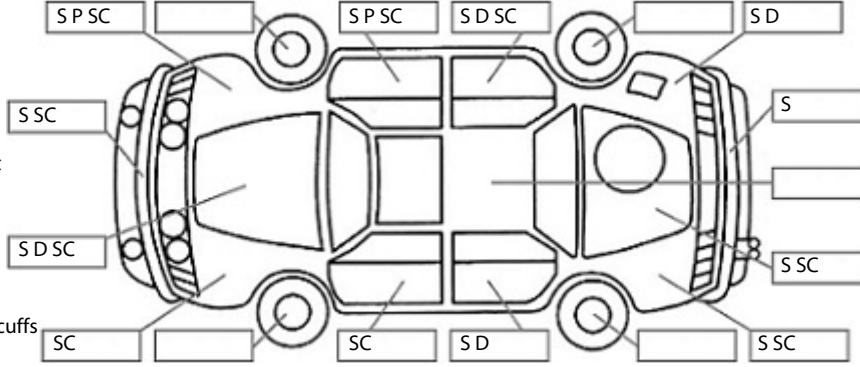

Key:

- S = scratch
- D = dent
- R = rust
- PT = paint defect
- C = crack
- P = pin dent
- * = decals
- SC = stone chips
- W = significant scuffs

Body Inspection Comments

Note: some defects & blemishes may not be displayed in the diagram

General Comments

Drives well

Road Conditions During Test Drive: Dry

Engine Timing Mechanism: Timing Chain
Evidence of Cam Belt Replacement: Not Applicable Kms:

	Pass	Fail	N/A
Engine			
Oil level	✓		
Smoke & fumes	✓		
Performance	✓		
Noise	✓		
Cooling System			
Coolant condition	✓		
Performance	✓		
Radiator / Hoses (visual)	✓		
Transmission			
Operation	✓		
Noise	✓		
Clutch			✓
CV joints	✓		
Wheel bearings	✓		
Brakes			
Performance	✓		
Hand Brake	✓		
Tyres (lowest observed tread depth of tyres)			
Left front	4.7	mm	
Right front	4.0	mm	
Left rear	2.0	mm	
Right rear	2.8	mm	
Spare	Yes		
Suspension			
Suspension performance	✓		
Steering performance	✓		
Shock absorbers	✓		
Air Conditioning / Heater			
Operation	✓		
Electrical / Accessories			
Head lights	✓		
Tail lights	✓		
Indicators	✓		
Dashboard warning lights	✓		
Wipers (front & rear)	✓		
Window winder FL	✓		
Window winder FR	✓		
Window winder RL	✓		
Window winder RR	✓		
Rear view mirrors	✓		
Radio (basic test only)	✓		
CD (basic test only)	✓		
Number of keys	2		
Central locking	✓		
Remote locking	✓		
Sat. Nav. (basic test only)			✓
Reversing camera	✓		