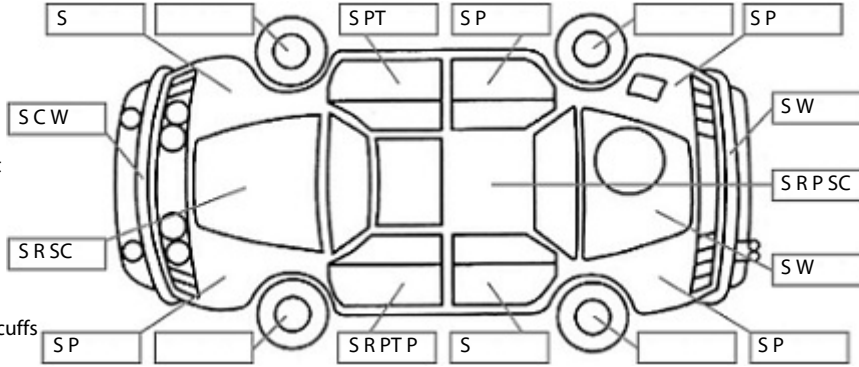

Key:

- S = scratch
- D = dent
- R = rust
- PT = paint defect
- C = crack
- P = pin dent
- * = decals
- SC = stone chips
- W = significant scuffs

Body Inspection Comments

Note: some defects & blemishes may not be displayed in the diagram