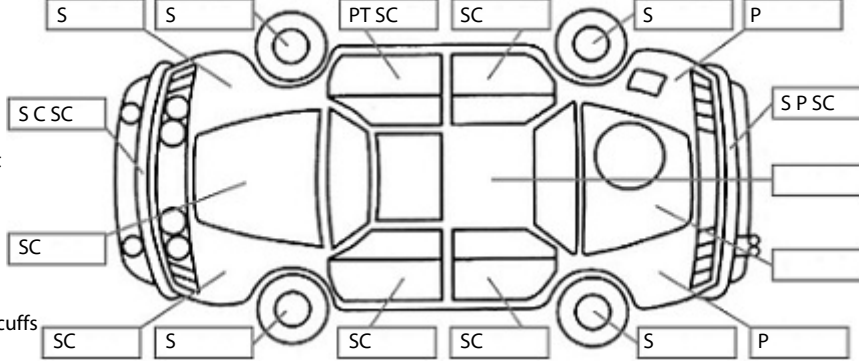

Key:

- S = scratch
- D = dent
- R = rust
- PT = paint defect
- C = crack
- P = pin dent
- * = decals
- SC = stone chips
- W = significant scuffs

Body Inspection Comments

Note: some defects & blemishes may not be displayed in the diagram

No spare wheel, repair kit or jack & tools supplied.
Drivers door seal damaged.
Front bumper damaged.

Conditions During Body Inspection: Dry

Under Carriage & Under Bonnet Inspection Comments

Engine oil leaks.

Interior Comments

Seats	Wear on front seats.
Carpets	Average
Panels	Average
Dashboard	Average

General Comments

Petrol auto 325i Touring wagon.
Thump in transmission when decelerating, suggest possibly mounts.