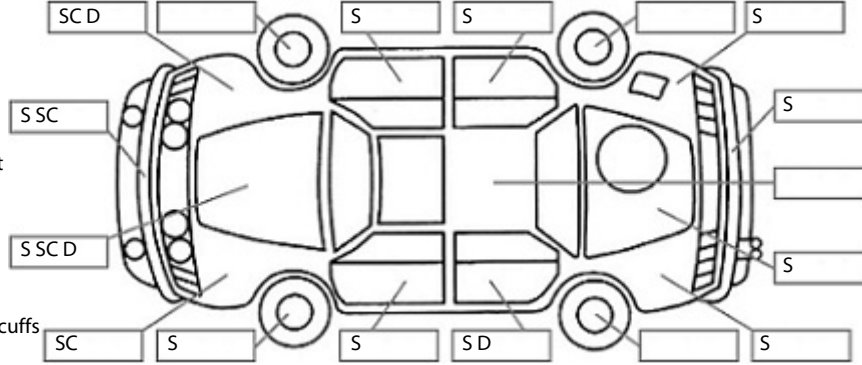

Key:

- S = scratch
- D = dent
- R = rust
- PT = paint defect
- C = crack
- P = pin dent
- * = decals
- SC = stone chips
- W = significant scuffs

Body Inspection Comments

Note: some defects & blemishes may not be displayed in the diagram

Engine Timing Mechanism: Timing Chain
Evidence of Cam Belt Replacement: Not Applicable Kms:

	Pass	Fail	N/A
Engine			
Oil level	✓		
Smoke & fumes	✓		
Performance	✓		
Noise	✓		
Cooling System			
Coolant condition	✓		
Performance	✓		
Radiator / Hoses (visual)	✓		
Transmission			
Operation	✓		
Noise	✓		
Clutch			✓
CV joints	✓		
Wheel bearings	✓		
Brakes			
Performance	✓		
Hand Brake	✓		
Tyres (lowest observed tread depth of tyres)			
Left front	5.0	mm	
Right front	5.0	mm	
Left rear	3.0	mm	
Right rear	3.0	mm	
Spare	Yes		
Suspension			
Suspension performance	✓		
Steering performance	✓		
Shock absorbers	✓		
Air Conditioning / Heater			
Operation	✓		
Electrical / Accessories			
Head lights	✓		
Tail lights	✓		
Indicators	✓		
Dashboard warning lights	✓		
Wipers (front & rear)	✓		
Window winder FL	✓		
Window winder FR	✓		
Window winder RL	✓		
Window winder RR	✓		
Rear view mirrors	✓		
Radio (basic test only)	✓		
CD (basic test only)	✓		
Number of keys	2		
Central locking	✓		
Remote locking	✓		
Sat. Nav. (basic test only)			✓
Reversing camera	✓		