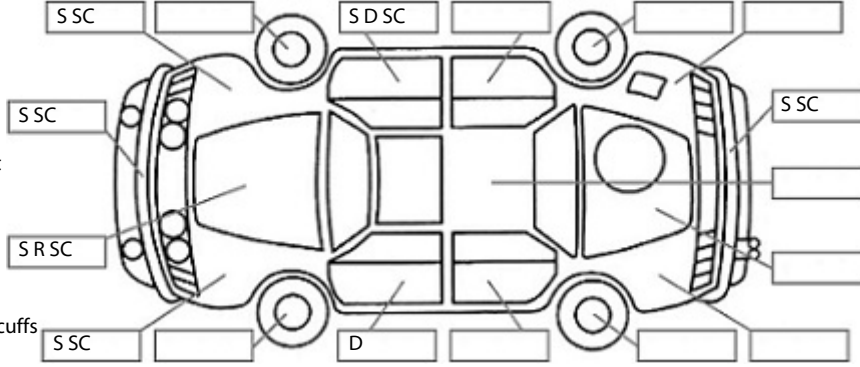

Key:

- S = scratch
- D = dent
- R = rust
- PT = paint defect
- C = crack
- P = pin dent
- * = decals
- SC = stone chips
- W = significant scuffs

Body Inspection Comments

Note: some defects & blemishes may not be displayed in the diagram

Minor stone chip centre front screen

Conditions During Body Inspection: Dry

Under Carriage & Under Bonnet Inspection Comments

Interior Comments

Seats	marks
Carpets	Average
Panels	scratches scuffs marks fabric loose
Dashboard	scratches