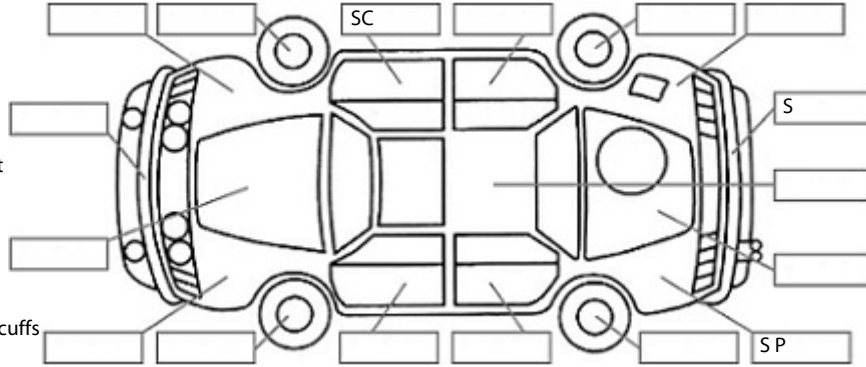

<b>Make:</b> Nissan	<b>Model:</b> Infinity	<b>Body Style:</b> Sedan
<b>Year:</b> 2014	<b>Registration:</b>	<b>Reg Expiry:</b>
<b>WoF Expiry:</b> 09 Jan 2026	<b>Odometer:</b> 149,052 Kms	<b>Good No:</b> 26448424
<b>VIN:</b> 7AT0DH44X25700875	<b>Next Service:</b> 159,100 Kms	<b>Service History:</b> No

**Key:**

- S = scratch
- D = dent
- R = rust
- PT = paint defect
- C = crack
- P = pin dent
- \* = decals
- SC = stone chips
- W = significant scuffs

Body Inspection Comments

Note: some defects & blemishes may not be displayed in the diagram