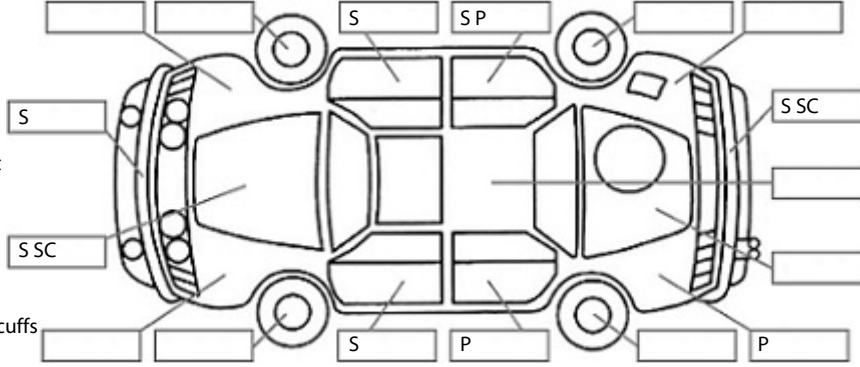

Key:

- S = scratch
- D = dent
- R = rust
- PT = paint defect
- C = crack
- P = pin dent
- * = decals
- SC = stone chips
- W = significant scuffs

Body Inspection Comments

Note: some defects & blemishes may not be displayed in the diagram

Engine Timing Mechanism: Timing Chain
Evidence of Cam Belt Replacement: Not Applicable Kms:

	Pass	Fail	N/A
Engine			
Oil level	✓		
Smoke & fumes	✓		
Performance	✓		
Noise	✓		
Cooling System			
Coolant condition	✓		
Performance	✓		
Radiator / Hoses (visual)	✓		
Transmission			
Operation	✓		
Noise	✓		
Clutch			✓
CV joints	✓		
Wheel bearings	✓		
Brakes			
Performance	✓		
Hand Brake	✓		
Tyres (lowest observed tread depth of tyres)			
Left front	5	mm	
Right front	5	mm	
Left rear	6	mm	
Right rear	7	mm	
Spare	Yes		
Suspension			
Suspension performance	✓		
Steering performance	✓		
Shock absorbers	✓		
Air Conditioning / Heater			
Operation	✓		
Electrical / Accessories			
Head lights	✓		
Tail lights	✓		
Indicators	✓		
Dashboard warning lights	✓		
Wipers (front & rear)	✓		
Window winder FL	✓		
Window winder FR	✓		
Window winder RL	✓		
Window winder RR	✓		
Rear view mirrors	✓		
Radio (basic test only)	✓		
CD (basic test only)			✓
Number of keys	2		
Central locking	✓		
Remote locking	✓		
Sat. Nav. (basic test only)			✓
Reversing camera	✓		