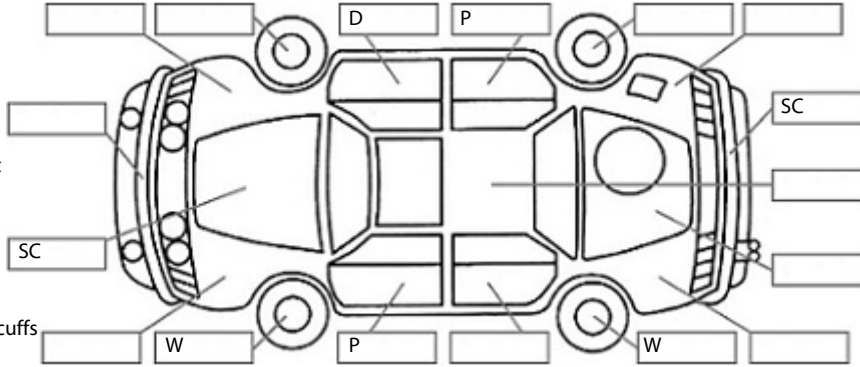

**Key:**

- S = scratch
- D = dent
- R = rust
- PT = paint defect
- C = crack
- P = pin dent
- \* = decals
- SC = stone chips
- W = significant scuffs

Body Inspection Comments

Note: some defects & blemishes may not be displayed in the diagram

Engine Timing Mechanism: Timing Chain  
Evidence of Cam Belt Replacement: Not Applicable Kms:

	Pass	Fail	N/A
<b>Engine</b>			
Oil level	✓		
Smoke & fumes	✓		
Performance	✓		
Noise	✓		
<b>Cooling System</b>			
Coolant condition	✓		
Performance	✓		
Radiator / Hoses (visual)	✓		
<b>Transmission</b>			
Operation	✓		
Noise	✓		
Clutch			✓
CV joints	✓		
Wheel bearings	✓		
<b>Brakes</b>			
Performance	✓		
Hand Brake	✓		
<b>Tyres</b> (lowest observed tread depth of tyres)			
Left front	2.7	mm	
Right front	3.4	mm	
Left rear	2.1	mm	
Right rear	3.3	mm	
Spare	N/A		
<b>Suspension</b>			
Suspension performance	✓		
Steering performance	✓		
Shock absorbers	✓		
<b>Air Conditioning / Heater</b>			
Operation	✓		
<b>Electrical / Accessories</b>			
Head lights	✓		
Tail lights	✓		
Indicators	✓		
Dashboard warning lights	✓		
Wipers (front & rear)	✓		
Window winder FL	✓		
Window winder FR	✓		
Window winder RL	✓		
Window winder RR	✓		
Rear view mirrors	✓		
Radio (basic test only)	✓		
CD (basic test only)	✓		
Number of keys	1		
Central locking	✓		
Remote locking	✓		
Sat. Nav. (basic test only)			✓
Reversing camera	✓		