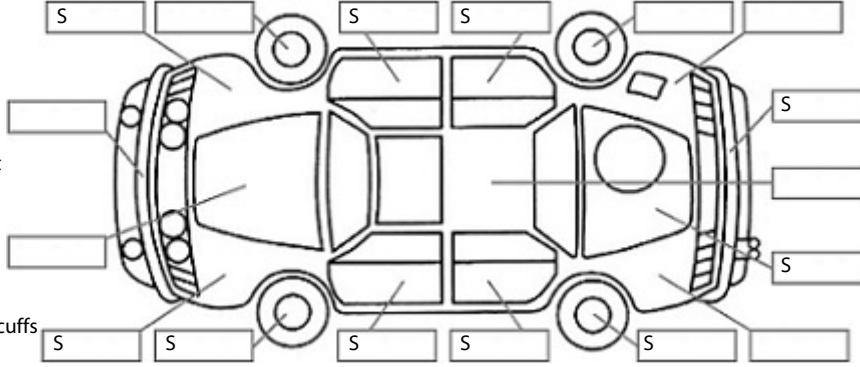

Key:

- S = scratch
- D = dent
- R = rust
- PT = paint defect
- C = crack
- P = pin dent
- * = decals
- SC = stone chips
- W = significant scuffs

Body Inspection Comments

Note: some defects & blemishes may not be displayed in the diagram

General Comments

Oil leak engine sump gasket
Air con not blowing cold

Road Conditions During Test Drive: Dry

Engine Timing Mechanism: Timing Chain
Evidence of Cam Belt Replacement: Not Applicable Kms:

	Pass	Fail	N/A
Engine			
Oil level	✓		
Smoke & fumes	✓		
Performance	✓		
Noise	✓		
Cooling System			
Coolant condition	✓		
Performance	✓		
Radiator / Hoses (visual)	✓		
Transmission			
Operation	✓		
Noise	✓		
Clutch			✓
CV joints	✓		
Wheel bearings	✓		
Brakes			
Performance	✓		
Hand Brake	✓		
Tyres (lowest observed tread depth of tyres)			
Left front	6.5	mm	
Right front	4.3	mm	
Left rear	4.2	mm	
Right rear	3.9	mm	
Spare	Yes		
Suspension			
Suspension performance	✓		
Steering performance	✓		
Shock absorbers	✓		
Air Conditioning / Heater			
Operation		✓	
Electrical / Accessories			
Head lights	✓		
Tail lights	✓		
Indicators	✓		
Dashboard warning lights	✓		
Wipers (front & rear)	✓		
Window winder FL	✓		
Window winder FR	✓		
Window winder RL	✓		
Window winder RR	✓		
Rear view mirrors	✓		
Radio (basic test only)		✓	
CD (basic test only)		✓	
Number of keys	1		
Central locking	✓		
Remote locking	✓		
Sat. Nav. (basic test only)			✓
Reversing camera			✓