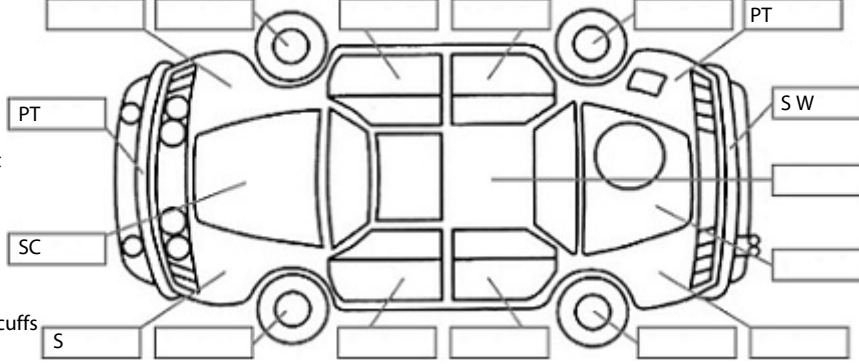

Make: Dodge	Model: Nitro	Body Style: Wagon
Year: 2008	Registration: MRA587	Reg Expiry: 25 Mar 2025
WoF Expiry: 29 Nov 2025	Odometer: 81,482 Kms	Good No: 26445894
VIN: 1D8G958KX8W16187	Next Service: 91000	Service History: No

Key:

- S = scratch
- D = dent
- R = rust
- PT = paint defect
- C = crack
- P = pin dent
- * = decals
- SC = stone chips
- W = significant scuffs

Body Inspection Comments

Note: some defects & blemishes may not be displayed in the diagram

Right side sensor missing from rear bumper

Conditions During Body Inspection: Wet

Under Carriage & Under Bonnet Inspection Comments

Interior Comments

Seats	Good
Carpets	Good
Panels	Good
Dashboard	Good

General Comments