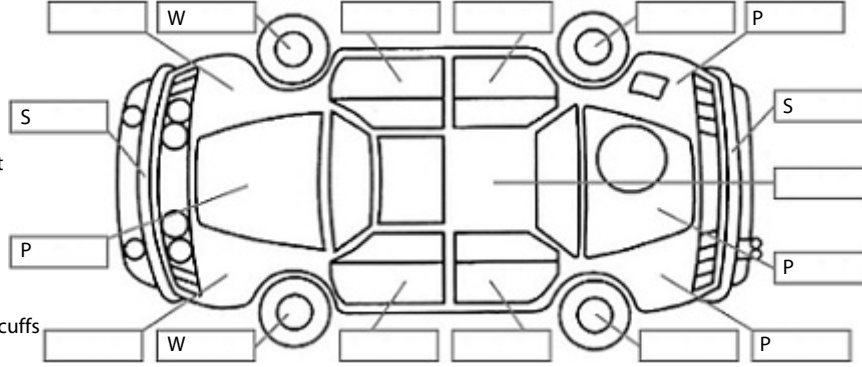

Key:

- S = scratch
- D = dent
- R = rust
- PT = paint defect
- C = crack
- P = pin dent
- * = decals
- SC = stone chips
- W = significant scuffs

Body Inspection Comments

Fresh Cut & Polish!

Note: some defects & blemishes may not be displayed in the diagram