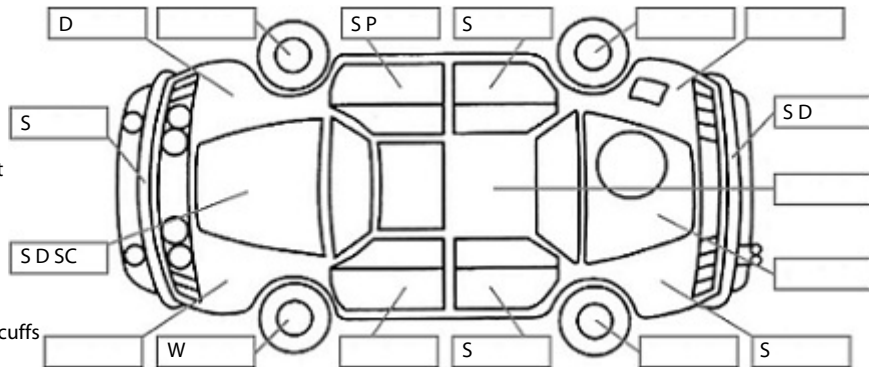

Key:

- S = scratch
- D = dent
- R = rust
- PT = paint defect
- C = crack
- P = pin dent
- * = decals
- SC = stone chips
- W = significant scuffs

Body Inspection Comments

Left wing mirror cover scratched.
Right wing mirror inner housing cracked.

Note: some defects & blemishes may not be displayed in the diagram

Conditions During Body Inspection: Dry

Under Carriage & Under Bonnet Inspection Comments

All wheel drive.

Interior Comments

Seats	Good
Carpets	Good
Panels	Good
Dashboard	Good