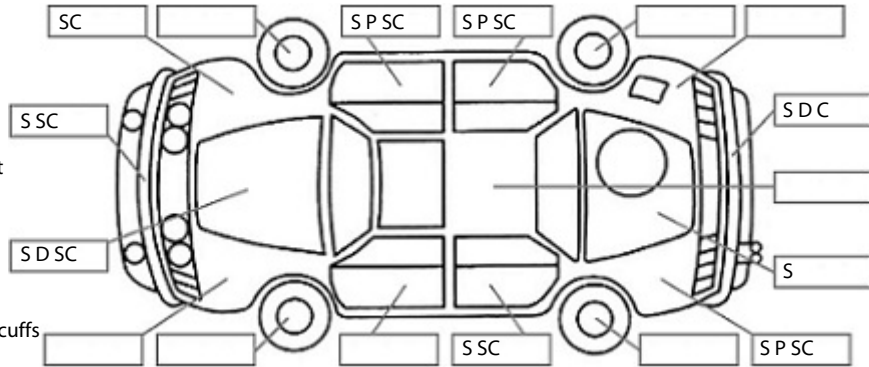

**Key:**

- S = scratch
- D = dent
- R = rust
- PT = paint defect
- C = crack
- P = pin dent
- \* = decals
- SC = stone chips
- W = significant scuffs

**Body Inspection Comments**

Tailgate doesn't stay up needs new struts,