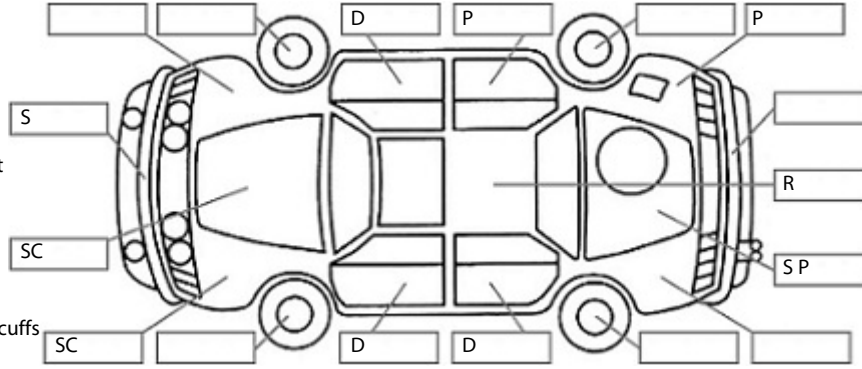

**Key:**

- S = scratch
- D = dent
- R = rust
- PT = paint defect
- C = crack
- P = pin dent
- \* = decals
- SC = stone chips
- W = significant scuffs

Body Inspection Comments

Note: some defects & blemishes may not be displayed in the diagram

R/R tail light crack.

Conditions During Body Inspection: Dry

Under Carriage & Under Bonnet Inspection Comments

4WD.

Interior Comments

Seats	Good
Carpets	Good
Panels	Good
Dashboard	Good

General Comments

Road Conditions During Test Drive: Dry

Engine Timing Mechanism: Timing Chain  
Evidence of Cam Belt Replacement: Not Applicable Kms:

	Pass	Fail	N/A
<b>Engine</b>			
Oil level	✓		
Smoke & fumes	✓		
Performance	✓		
Noise	✓		
<b>Cooling System</b>			
Coolant condition	✓		
Performance	✓		
Radiator / Hoses (visual)	✓		
<b>Transmission</b>			
Operation	✓		
Noise	✓		
Clutch			✓
CV joints	✓		
Wheel bearings	✓		
<b>Brakes</b>			
Performance	✓		
Hand Brake	✓		
<b>Tyres</b> (lowest observed tread depth of tyres)			
Left front	4.0	mm	
Right front	4.0	mm	
Left rear	7.0	mm	
Right rear	7.0	mm	
Spare	Yes		
<b>Suspension</b>			
Suspension performance	✓		
Steering performance	✓		
Shock absorbers	✓		
<b>Air Conditioning / Heater</b>			
Operation	✓		
<b>Electrical / Accessories</b>			
Head lights	✓		
Tail lights	✓		
Indicators	✓		
Dashboard warning lights	✓		
Wipers (front & rear)	✓		
Window winder FL	✓		
Window winder FR	✓		
Window winder RL	✓		
Window winder RR	✓		
Rear view mirrors	✓		
Radio (basic test only)	✓		
CD (basic test only)	✓		
Number of keys	2		
Central locking	✓		
Remote locking	✓		
Sat. Nav. (basic test only)	✓		
Reversing camera	✓		