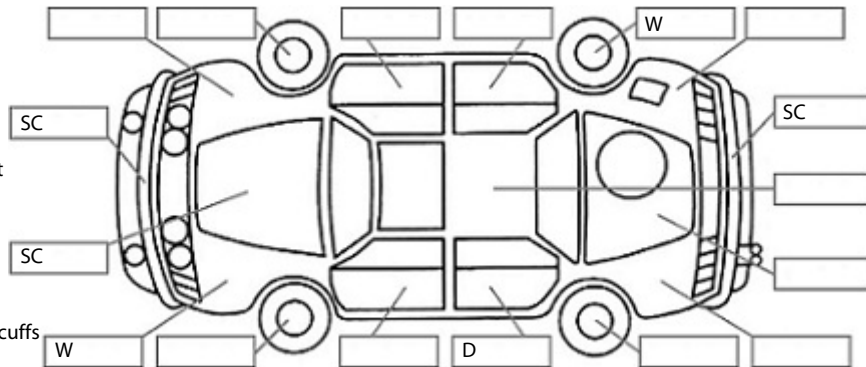

Make: Nissan	Model: Fuga	Body Style: Sedan
Year: 2014	Registration: NYD166	Reg Expiry: 28 May 2025
WoF Expiry: 09 Dec 2025	Odometer: 158,165 Kms	Good No: 26445020
VIN: 7AT0DH8GX2170101E	Next Service: 168200	Service History: No

Key:

- S = scratch
- D = dent
- R = rust
- PT = paint defect
- C = crack
- P = pin dent
- * = decals
- SC = stone chips
- W = significant scuffs

Body Inspection Comments

Rear left taillight crack, passed WOF.

Note: some defects & blemishes may not be displayed in the diagram

Conditions During Body Inspection: Dry

Under Carriage & Under Bonnet Inspection Comments

Interior Comments

Seats	Average
Carpets	Average
Panels	Average
Dashboard	Average