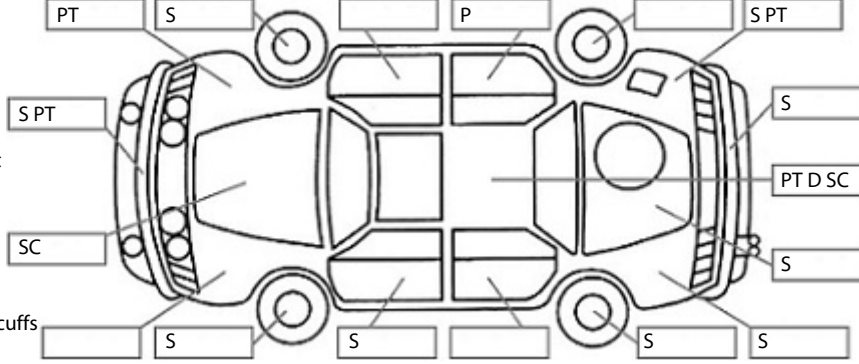

Key:

- S = scratch
- D = dent
- R = rust
- PT = paint defect
- C = crack
- P = pin dent
- * = decals
- SC = stone chips
- W = significant scuffs

Body Inspection Comments

Aerial broken.
Wing mirrors need repainting.

Note: some defects & blemishes may not be displayed in the diagram

Conditions During Body Inspection: Dry

Under Carriage & Under Bonnet Inspection Comments

Oil leaks.

Interior Comments

Seats	Rip in drivers seat.
Carpets	Average
Panels	Passenger handle loose
Dashboard	Good

General Comments

Spare wheel not bolted down.
Key damaged

Road Conditions During Test Drive: Dry

Engine Timing Mechanism: Timing Chain
Evidence of Cam Belt Replacement: Not Applicable Kms:

	Pass	Fail	N/A
Engine			
Oil level	✓		
Smoke & fumes	✓		
Performance	✓		
Noise	✓		
Cooling System			
Coolant condition	✓		
Performance	✓		
Radiator / Hoses (visual)	✓		
Transmission			
Operation	✓		
Noise	✓		
Clutch			✓
CV joints	✓		
Wheel bearings	✓		
Brakes			
Performance		✓	
Hand Brake	✓		
Tyres (lowest observed tread depth of tyres)			
Left front	4.0	mm	
Right front	5.0	mm	
Left rear	5.0	mm	
Right rear	5.0	mm	
Spare	Yes		
Suspension			
Suspension performance	✓		
Steering performance	✓		
Shock absorbers	✓		
Air Conditioning / Heater			
Operation	✓		
Electrical / Accessories			
Head lights	✓		
Tail lights	✓		
Indicators	✓		
Dashboard warning lights	✓		
Wipers (front & rear)	✓		
Window winder FL	✓		
Window winder FR	✓		
Window winder RL			✓
Window winder RR			✓
Rear view mirrors	✓		
Radio (basic test only)	✓		
CD (basic test only)	✓		
Number of keys	1		
Central locking	✓		
Remote locking		✓	
Sat. Nav. (basic test only)			✓
Reversing camera			✓