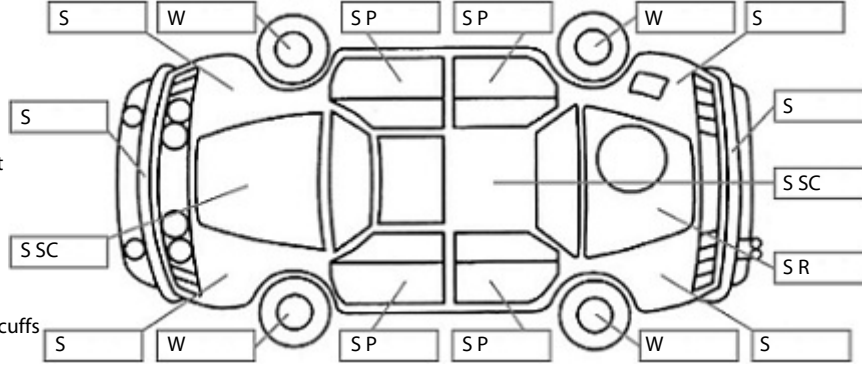

Make: Mercedes-Benz	Model: E280	Body Style: Wagon
Year: 2006	Registration: LSN523	Reg Expiry: 29 Apr 2025
WoF Expiry: 23 May 2025	Odometer: 122,892 Kms	Good No: 26444961
VIN: WDB2112542A975365	Next Service: 125000	Service History: No

Key:

- S = scratch
- D = dent
- R = rust
- PT = paint defect
- C = crack
- P = pin dent
- * = decals
- SC = stone chips
- W = significant scuffs

Body Inspection Comments

Tailgate won't stay open
Damage to front bumper

Note: some defects & blemishes may not be displayed in the diagram

Conditions During Body Inspection:

Under Carriage & Under Bonnet Inspection Comments

Interior Comments

Seats	Average
Carpets	Average
Panels	Average
Dashboard	Average

General Comments

Engine warning light on
Suspension self levelling fault, rear air bag leak??

Road Conditions During Test Drive:	Dry
---	-----

Engine Timing Mechanism:	Timing Chain
Evidence of Cam Belt Replacement:	Not Applicable Kms: