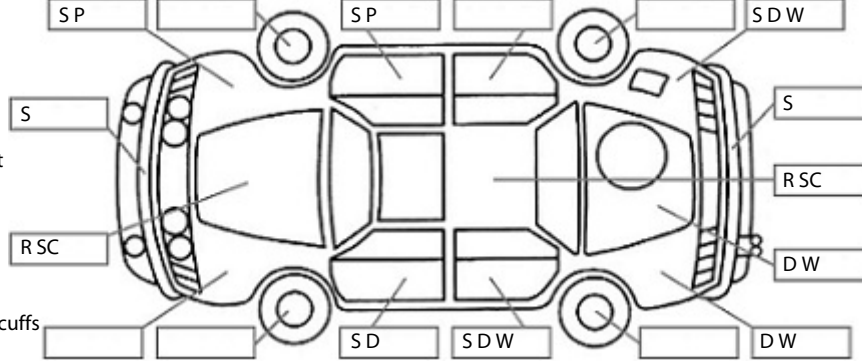

**Key:**

- S = scratch
- D = dent
- R = rust
- PT = paint defect
- C = crack
- P = pin dent
- \* = decals
- SC = stone chips
- W = significant scuffs

Note: some defects & blemishes may not be displayed in the diagram

Front tyres worn on edges

**Interior Comments**

Seats	Good
Carpets	Good
Panels	Good
Dashboard	Good

**General Comments**

Road Conditions During Test Drive: Dry

Engine Timing Mechanism: Cambelt  
Evidence of Cam Belt Replacement: No Kms: