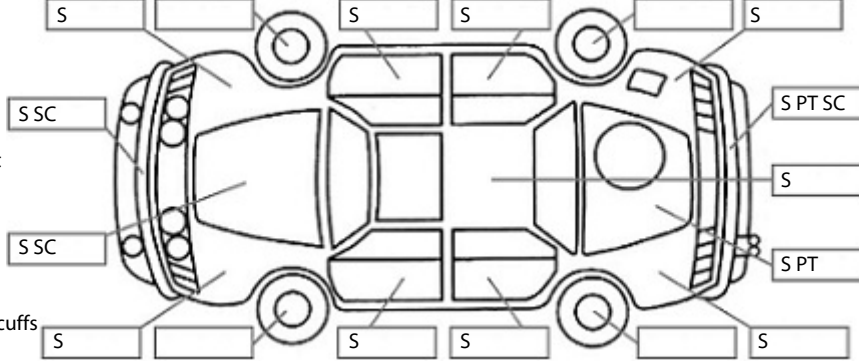

Make: Mercedes-Benz	Model: E550	Body Style: Sedan
Year: 2006	Registration: LKH600	Reg Expiry: 21 Dec 2024
WoF Expiry: 09 Apr 2025	Odometer: 97,800 Kms	Good No: 26444510
VIN: WDB2110722B049312	Next Service: 117,000	Service History: Yes

Key:

- S = scratch
- D = dent
- R = rust
- PT = paint defect
- C = crack
- P = pin dent
- * = decals
- SC = stone chips
- W = significant scuffs

Body Inspection Comments

Fuel flap paint wear

Note: some defects & blemishes may not be displayed in the diagram