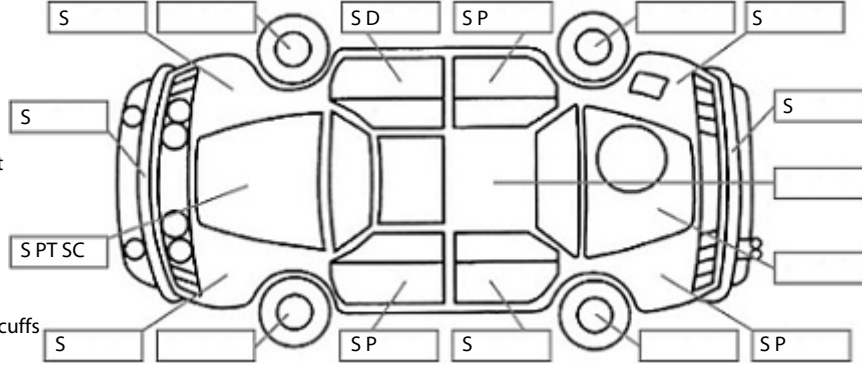

Make: Hyundai	Model: Tucson	Body Style: SUV
Year: 2016	Registration: KEG14	Reg Expiry: 01 Jan 2025
WoF Expiry: 03 Dec 2025	Odometer: 163,981 Kms	Good No: 26444413
VIN: KMHJ2814MHU33331	Next Service: 173,981 Kms	Service History: Yes

Key:

- S = scratch
- D = dent
- R = rust
- PT = paint defect
- C = crack
- P = pin dent
- * = decals
- SC = stone chips
- W = significant scuffs

Body Inspection Comments

Note: some defects & blemishes may not be displayed in the diagram

Engine Timing Mechanism: Timing Chain
Evidence of Cam Belt Replacement: Not Applicable Kms:

	Pass	Fail	N/A
Engine			
Oil level	✓		
Smoke & fumes	✓		
Performance	✓		
Noise	✓		
Cooling System			
Coolant condition	✓		
Performance	✓		
Radiator / Hoses (visual)	✓		
Transmission			
Operation	✓		
Noise	✓		
Clutch			✓
CV joints	✓		
Wheel bearings	✓		
Brakes			
Performance	✓		
Hand Brake	✓		
Tyres (lowest observed tread depth of tyres)			
Left front	4.9	mm	
Right front	5.3	mm	
Left rear	2.8	mm	
Right rear	3.5	mm	
Spare	Yes		
Suspension			
Suspension performance	✓		
Steering performance	✓		
Shock absorbers	✓		
Air Conditioning / Heater			
Operation	✓		
Electrical / Accessories			
Head lights	✓		
Tail lights	✓		
Indicators	✓		
Dashboard warning lights	✓		
Wipers (front & rear)	✓		
Window winder FL	✓		
Window winder FR	✓		
Window winder RL	✓		
Window winder RR	✓		
Rear view mirrors	✓		
Radio (basic test only)	✓		
CD (basic test only)			✓
Number of keys	2		
Central locking	✓		
Remote locking	✓		
Sat. Nav. (basic test only)			✓
Reversing camera	✓		