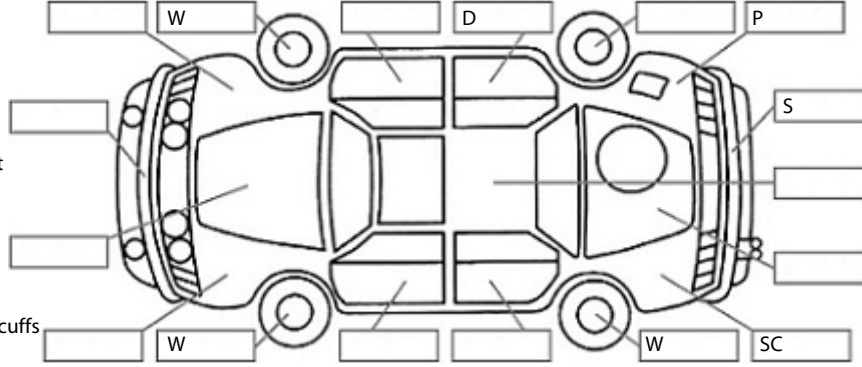

<b>Make:</b> Suzuki	<b>Model:</b> Vitara	<b>Body Style:</b> SUV
<b>Year:</b> 2019	<b>Registration:</b> MMP487	<b>Reg Expiry:</b> 31 Dec 2024
<b>WoF Expiry:</b> 01 Nov 2025	<b>Odometer:</b> 34,574 Kms	<b>Good No:</b> 26444024
<b>VIN:</b> TSMLYD21S00695415	<b>Next Service:</b> 44000	<b>Service History:</b> Yes

**Key:**

- S = scratch
- D = dent
- R = rust
- PT = paint defect
- C = crack
- P = pin dent
- \* = decals
- SC = stone chips
- W = significant scuffs

Body Inspection Comments

Note: some defects & blemishes may not be displayed in the diagram

Engine Timing Mechanism: Timing Chain  
Evidence of Cam Belt Replacement: Not Applicable Kms:

	Pass	Fail	N/A
<b>Engine</b>			
Oil level	✓		
Smoke & fumes	✓		
Performance	✓		
Noise	✓		
<b>Cooling System</b>			
Coolant condition	✓		
Performance	✓		
Radiator / Hoses (visual)	✓		
<b>Transmission</b>			
Operation	✓		
Noise	✓		
Clutch			✓
CV joints	✓		
Wheel bearings	✓		
<b>Brakes</b>			
Performance	✓		
Hand Brake	✓		
<b>Tyres</b> (lowest observed tread depth of tyres)			
Left front	2	mm	
Right front	3	mm	
Left rear	3	mm	
Right rear	4	mm	
Spare		Yes	
<b>Suspension</b>			
Suspension performance	✓		
Steering performance	✓		
Shock absorbers	✓		
<b>Air Conditioning / Heater</b>			
Operation	✓		
<b>Electrical / Accessories</b>			
Head lights	✓		
Tail lights	✓		
Indicators	✓		
Dashboard warning lights	✓		
Wipers (front & rear)	✓		
Window winder FL	✓		
Window winder FR	✓		
Window winder RL	✓		
Window winder RR	✓		
Rear view mirrors	✓		
Radio (basic test only)	✓		
CD (basic test only)	✓		
Number of keys	2		
Central locking	✓		
Remote locking	✓		
Sat. Nav. (basic test only)	✓		
Reversing camera	✓		