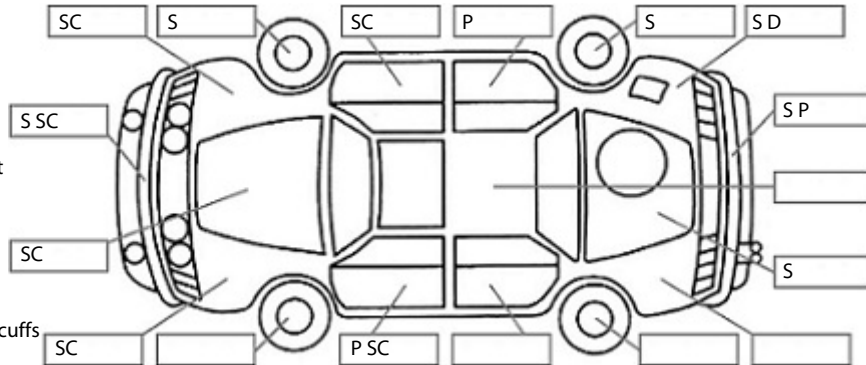

<b>Make:</b> Toyota	<b>Model:</b> Corolla	<b>Body Style:</b> Wagon
<b>Year:</b> 2007	<b>Registration:</b> KJS143	<b>Reg Expiry:</b> 07 May 2025
<b>WoF Expiry:</b> 16 May 2025	<b>Odometer:</b> 137,479 Kms	<b>Good No:</b> 26443967
<b>VIN:</b> 7AT0H607X17017037	<b>Next Service:</b> 145,459 Kms	<b>Service History:</b> No

**Key:**

- S = scratch
- D = dent
- R = rust
- PT = paint defect
- C = crack
- P = pin dent
- \* = decals
- SC = stone chips
- W = significant scuffs

**Body Inspection Comments**

R/H sill skirt scratched.  
L/R door seal damaged.

**General Comments**

Petrol Corolla Fielder wagon.

Road Conditions During Test Drive: Dry

Engine Timing Mechanism: Timing Chain  
Evidence of Cam Belt Replacement: Not Applicable Kms:

	Pass	Fail	N/A
<b>Engine</b>			
Oil level	✓		
Smoke & fumes	✓		
Performance	✓		
Noise	✓		
<b>Cooling System</b>			
Coolant condition	✓		
Performance	✓		
Radiator / Hoses (visual)	✓		
<b>Transmission</b>			
Operation	✓		
Noise	✓		
Clutch			✓
CV joints	✓		
Wheel bearings	✓		
<b>Brakes</b>			
Performance	✓		
Hand Brake	✓		
<b>Tyres</b> (lowest observed tread depth of tyres)			
Left front	5.0	mm	
Right front	5.0	mm	
Left rear	6.0	mm	
Right rear	6.0	mm	
Spare	Yes		
<b>Suspension</b>			
Suspension performance	✓		
Steering performance	✓		
Shock absorbers	✓		
<b>Air Conditioning / Heater</b>			
Operation	✓		
<b>Electrical / Accessories</b>			
Head lights	✓		
Tail lights	✓		
Indicators	✓		
Dashboard warning lights	✓		
Wipers (front & rear)	✓		
Window winder FL	✓		
Window winder FR	✓		
Window winder RL	✓		
Window winder RR	✓		
Rear view mirrors	✓		
Radio (basic test only)	✓		
CD (basic test only)	✓		
Number of keys	2		
Central locking	✓		
Remote locking	✓		
Sat. Nav. (basic test only)			✓
Reversing camera			✓