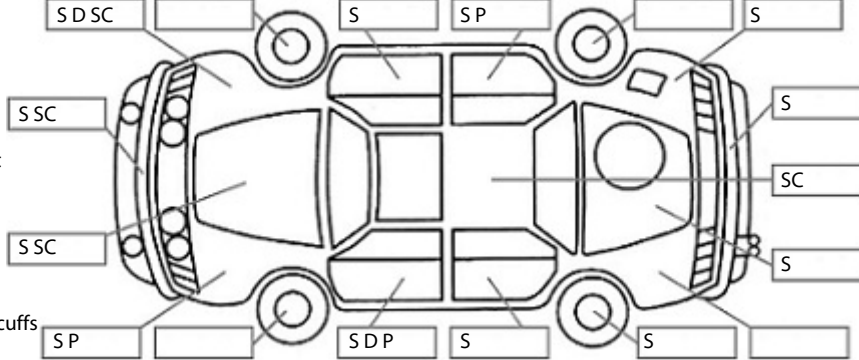

**Key:**

- S = scratch
- D = dent
- R = rust
- PT = paint defect
- C = crack
- P = pin dent
- \* = decals
- SC = stone chips
- W = significant scuffs

Body Inspection Comments

Note: some defects & blemishes may not be displayed in the diagram

Engine Timing Mechanism: Timing Chain  
Evidence of Cam Belt Replacement: Not Applicable Kms:

	Pass	Fail	N/A
<b>Engine</b>			
Oil level	✓		
Smoke & fumes	✓		
Performance	✓		
Noise	✓		
<b>Cooling System</b>			
Coolant condition	✓		
Performance	✓		
Radiator / Hoses (visual)	✓		
<b>Transmission</b>			
Operation	✓		
Noise	✓		
Clutch			✓
CV joints	✓		
Wheel bearings	✓		
<b>Brakes</b>			
Performance	✓		
Hand Brake	✓		
<b>Tyres</b> (lowest observed tread depth of tyres)			
Left front	6.0	mm	
Right front	6.0	mm	
Left rear	6.0	mm	
Right rear	6.0	mm	
Spare	Yes		
<b>Suspension</b>			
Suspension performance	✓		
Steering performance	✓		
Shock absorbers	✓		
<b>Air Conditioning / Heater</b>			
Operation	✓		
<b>Electrical / Accessories</b>			
Head lights	✓		
Tail lights	✓		
Indicators	✓		
Dashboard warning lights	✓		
Wipers (front & rear)	✓		
Window winder FL	✓		
Window winder FR	✓		
Window winder RL	✓		
Window winder RR	✓		
Rear view mirrors	✓		
Radio (basic test only)	✓		
CD (basic test only)	✓		
Number of keys	1		
Central locking	✓		
Remote locking	✓		
Sat. Nav. (basic test only)	✓		
Reversing camera	✓		