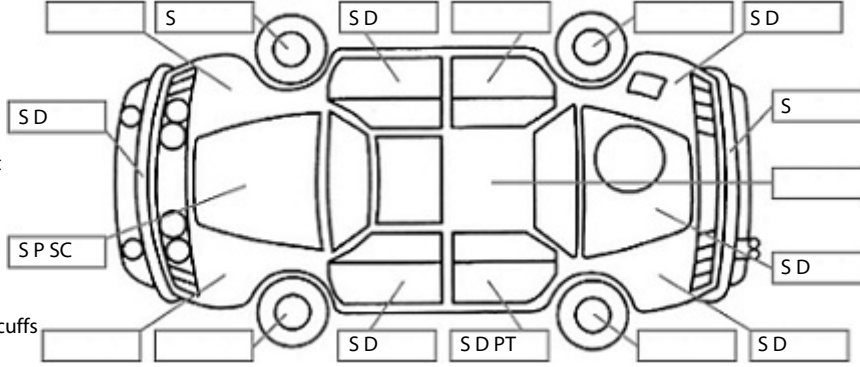

**Key:**

- S = scratch
- D = dent
- R = rust
- PT = paint defect
- C = crack
- P = pin dent
- \* = decals
- SC = stone chips
- W = significant scuffs

**Body Inspection Comments**

Note: some defects & blemishes may not be displayed in the diagram

Roof racks, hub caps missing, minor stone chip crack windscreen,

Conditions During Body Inspection: Dry

**Under Carriage & Under Bonnet Inspection Comments**

Minor underbody surface rust radiator support panel,

**Interior Comments**

Seats	RF seat ripped, wear, minor stains,
Carpets	Average
Panels	Average
Dashboard	Average

**General Comments**

Drives okay,

Road Conditions During Test Drive: Dry

Engine Timing Mechanism: Cambelt