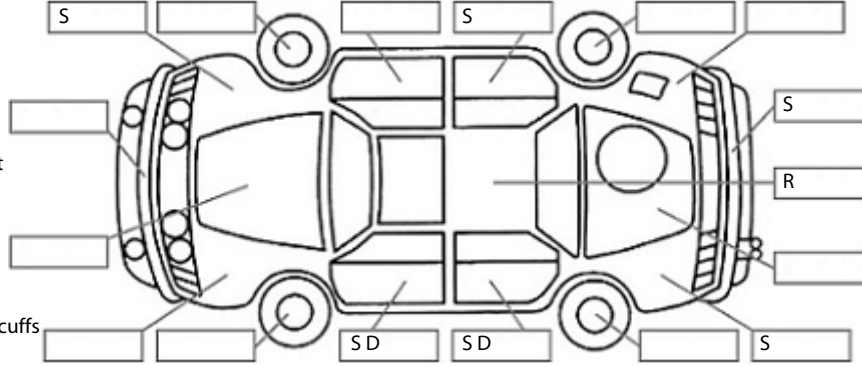

<b>Make:</b> KIA	<b>Model:</b> Sportage	<b>Body Style:</b> SUV
<b>Year:</b> 2016	<b>Registration:</b> QYD92	<b>Reg Expiry:</b> 15 Mar 2025
<b>WoF Expiry:</b> 17 Dec 2025	<b>Odometer:</b> 121,601 Kms	<b>Good No:</b> 26443491
<b>VIN:</b> KNAPN81AMG7185703	<b>Next Service:</b> 131,594 kms	<b>Service History:</b> Yes

**Key:**

- S = scratch
- D = dent
- R = rust
- PT = paint defect
- C = crack
- P = pin dent
- \* = decals
- SC = stone chips
- W = significant scuffs

Body Inspection Comments

Note: some defects & blemishes may not be displayed in the diagram