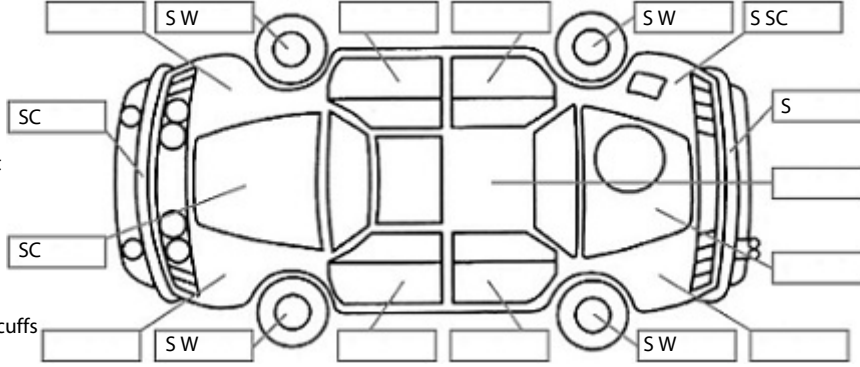

**Key:**

- S = scratch
- D = dent
- R = rust
- PT = paint defect
- C = crack
- P = pin dent
- \* = decals
- SC = stone chips
- W = significant scuffs

**Body Inspection Comments**

Left spotlight dislodged  
Inflation kit not a spare tyre

**General Comments**

Road Conditions During Test Drive: Dry

Engine Timing Mechanism: Timing Chain  
Evidence of Cam Belt Replacement: Not Applicable Kms:

	Pass	Fail	N/A
<b>Engine</b>			
Oil level	✓		
Smoke & fumes	✓		
Performance	✓		
Noise	✓		
<b>Cooling System</b>			
Coolant condition	✓		
Performance	✓		
Radiator / Hoses (visual)	✓		
<b>Transmission</b>			
Operation	✓		
Noise	✓		
Clutch			✓
CV joints	✓		
Wheel bearings	✓		
<b>Brakes</b>			
Performance	✓		
Hand Brake	✓		
<b>Tyres</b> (lowest observed tread depth of tyres)			
Left front	4.0	mm	
Right front	4.0	mm	
Left rear	7.0	mm	
Right rear	7.0	mm	
Spare	N/A		
<b>Suspension</b>			
Suspension performance	✓		
Steering performance	✓		
Shock absorbers	✓		
<b>Air Conditioning / Heater</b>			
Operation	✓		
<b>Electrical / Accessories</b>			
Head lights	✓		
Tail lights	✓		
Indicators	✓		
Dashboard warning lights	✓		
Wipers (front & rear)	✓		
Window winder FL	✓		
Window winder FR	✓		
Window winder RL	✓		
Window winder RR	✓		
Rear view mirrors	✓		
Radio (basic test only)	✓		
CD (basic test only)	✓		
Number of keys	2		
Central locking	✓		
Remote locking	✓		
Sat. Nav. (basic test only)			✓
Reversing camera			✓