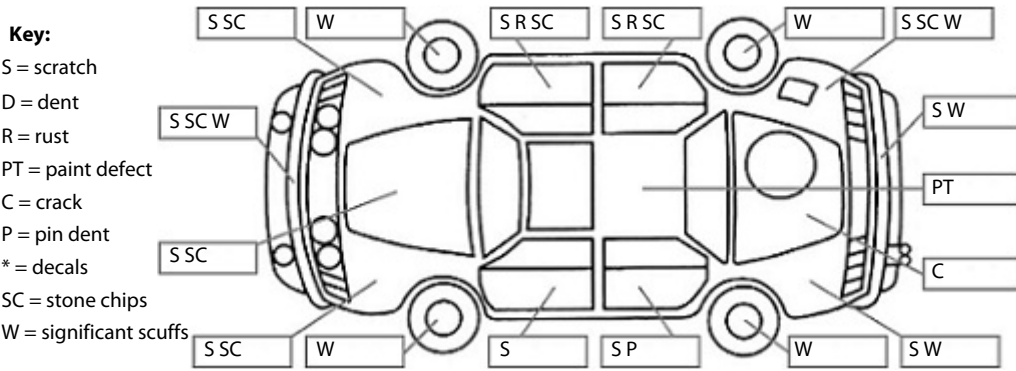

Body Inspection Comments

Tailgate handle panel damaged

Conditions During Body Inspection: Dry

Under Carriage & Under Bonnet Inspection Comments

Interior Comments

Seats	Average
Carpets	Average
Panels	Average
Dashboard	Average

General Comments

Road Conditions During Test Drive: Dry

Engine Timing Mechanism: Timing Chain
Evidence of Cam Belt Replacement: Not Applicable Kms:

	Pass	Fail	N/A
Engine			
Oil level	✓		
Smoke & fumes	✓		
Performance	✓		
Noise	✓		
Cooling System			
Coolant condition	✓		
Performance	✓		
Radiator / Hoses (visual)	✓		
Transmission			
Operation	✓		
Noise	✓		
Clutch	✓		
CV joints	✓		
Wheel bearings	✓		
Brakes			
Performance	✓		
Hand Brake	✓		
Tyres (lowest observed tread depth of tyres)			
Left front	5.0	mm	
Right front	5.0	mm	
Left rear	6.0	mm	
Right rear	6.0	mm	
Spare	Yes		
Suspension			
Suspension performance	✓		
Steering performance	✓		
Shock absorbers	✓		
Air Conditioning / Heater			
Operation	✓		
Electrical / Accessories			
Head lights	✓		
Tail lights	✓		
Indicators	✓		
Dashboard warning lights	✓		
Wipers (front & rear)	✓		
Window winder FL	✓		
Window winder FR	✓		
Window winder RL	✓		
Window winder RR	✓		
Rear view mirrors	✓		
Radio (basic test only)	✓		
CD (basic test only)	✓		
Number of keys	2		
Central locking	✓		
Remote locking	✓		
Sat. Nav. (basic test only)			✓
Reversing camera			✓