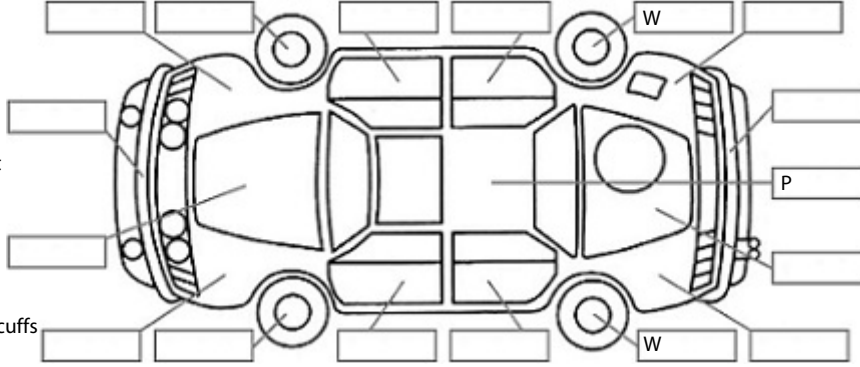

Key:

- S = scratch
- D = dent
- R = rust
- PT = paint defect
- C = crack
- P = pin dent
- * = decals
- SC = stone chips
- W = significant scuffs

Body Inspection Comments

Whole vehicle has paint defect.

Note: some defects & blemishes may not be displayed in the diagram