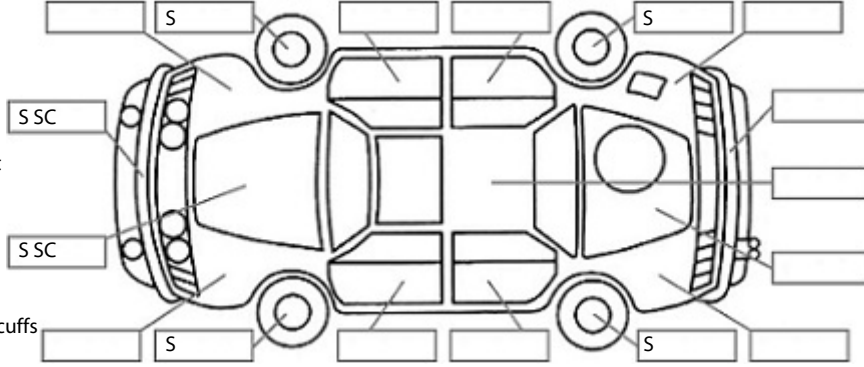

Key:

- S = scratch
- D = dent
- R = rust
- PT = paint defect
- C = crack
- P = pin dent
- * = decals
- SC = stone chips
- W = significant scuffs

Body Inspection Comments

Note: some defects & blemishes may not be displayed in the diagram

Engine Timing Mechanism: Timing Chain
Evidence of Cam Belt Replacement: Not Applicable Kms:

	Pass	Fail	N/A
Engine			
Oil level	✓		
Smoke & fumes	✓		
Performance	✓		
Noise	✓		
Cooling System			
Coolant condition	✓		
Performance	✓		
Radiator / Hoses (visual)	✓		
Transmission			
Operation	✓		
Noise	✓		
Clutch			✓
CV joints	✓		
Wheel bearings	✓		
Brakes			
Performance	✓		
Hand Brake	✓		
Tyres (lowest observed tread depth of tyres)			
Left front	6.2	mm	
Right front	6.2	mm	
Left rear	5.4	mm	
Right rear	5.7	mm	
Spare	N/A		
Suspension			
Suspension performance	✓		
Steering performance	✓		
Shock absorbers	✓		
Air Conditioning / Heater			
Operation	✓		
Electrical / Accessories			
Head lights	✓		
Tail lights	✓		
Indicators	✓		
Dashboard warning lights	✓		
Wipers (front & rear)	✓		
Window winder FL	✓		
Window winder FR	✓		
Window winder RL	✓		
Window winder RR	✓		
Rear view mirrors	✓		
Radio (basic test only)	✓		
CD (basic test only)			✓
Number of keys	2		
Central locking	✓		
Remote locking	✓		
Sat. Nav. (basic test only)	✓		
Reversing camera	✓		