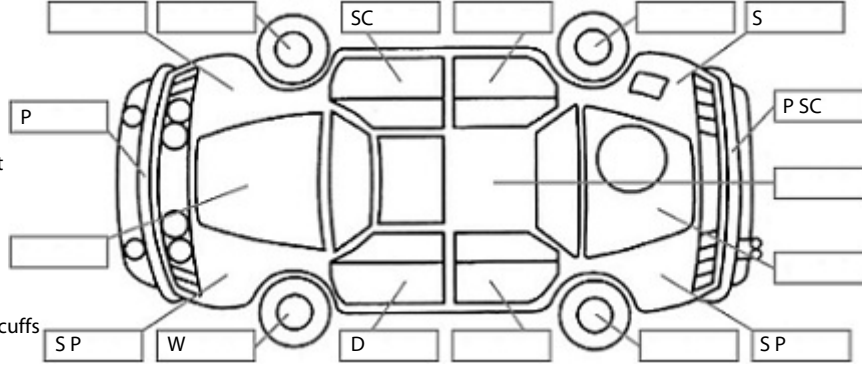

**Key:**

- S = scratch
- D = dent
- R = rust
- PT = paint defect
- C = crack
- P = pin dent
- \* = decals
- SC = stone chips
- W = significant scuffs

Body Inspection Comments

Fresh Cut & Polish!

Note: some defects & blemishes may not be displayed in the diagram

Engine Timing Mechanism: Timing Chain  
Evidence of Cam Belt Replacement: Not Applicable Kms:

	Pass	Fail	N/A
<b>Engine</b>			
Oil level	✓		
Smoke & fumes	✓		
Performance	✓		
Noise	✓		
<b>Cooling System</b>			
Coolant condition	✓		
Performance	✓		
Radiator / Hoses (visual)	✓		
<b>Transmission</b>			
Operation	✓		
Noise	✓		
Clutch			✓
CV joints	✓		
Wheel bearings	✓		
<b>Brakes</b>			
Performance	✓		
Hand Brake	✓		
<b>Tyres</b> (lowest observed tread depth of tyres)			
Left front	5.0	mm	
Right front	5.0	mm	
Left rear	6.0	mm	
Right rear	6.0	mm	
Spare	Yes		
<b>Suspension</b>			
Suspension performance	✓		
Steering performance	✓		
Shock absorbers	✓		
<b>Air Conditioning / Heater</b>			
Operation	✓		
<b>Electrical / Accessories</b>			
Head lights	✓		
Tail lights	✓		
Indicators	✓		
Dashboard warning lights	✓		
Wipers (front & rear)	✓		
Window winder FL	✓		
Window winder FR	✓		
Window winder RL	✓		
Window winder RR	✓		
Rear view mirrors	✓		
Radio (basic test only)	✓		
CD (basic test only)	✓		
Number of keys	1		
Central locking	✓		
Remote locking	✓		
Sat. Nav. (basic test only)			✓
Reversing camera	✓		