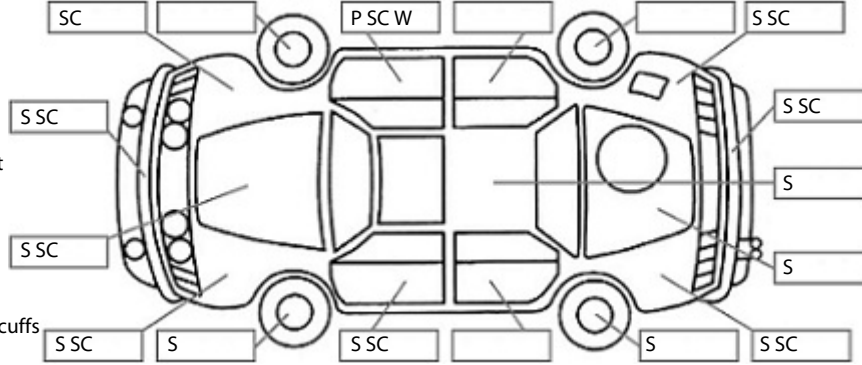

Make: Toyota	Model: 86	Body Style: Sports Car
Year: 2012	Registration: NME417	Reg Expiry: 09 Aug 2025
WoF Expiry: 06 Dec 2025	Odometer: 195,220 Kms	Good No: 26441418
VIN: 7AT0H65RX19009869	Next Service: 202000	Service History: No

Key:

- S = scratch
- D = dent
- R = rust
- PT = paint defect
- C = crack
- P = pin dent
- * = decals
- SC = stone chips
- W = significant scuffs

Body Inspection Comments

Minor stone chips windscreen ,

Note: some defects & blemishes may not be displayed in the diagram

Engine Timing Mechanism: Timing Chain
Evidence of Cam Belt Replacement: Not Applicable Kms:

	Pass	Fail	N/A
Engine			
Oil level	✓		
Smoke & fumes	✓		
Performance	✓		
Noise	✓		
Cooling System			
Coolant condition	✓		
Performance	✓		
Radiator / Hoses (visual)	✓		
Transmission			
Operation	✓		
Noise	✓		
Clutch			✓
CV joints	✓		
Wheel bearings	✓		
Brakes			
Performance	✓		
Hand Brake	✓		
Tyres (lowest observed tread depth of tyres)			
Left front	7.1	mm	
Right front	6.7	mm	
Left rear	3.3	mm	
Right rear	3.1	mm	
Spare	N/A		
Suspension			
Suspension performance	✓		
Steering performance	✓		
Shock absorbers	✓		
Air Conditioning / Heater			
Operation	✓		
Electrical / Accessories			
Head lights	✓		
Tail lights	✓		
Indicators	✓		
Dashboard warning lights	✓		
Wipers (front & rear)	✓		
Window winder FL	✓		
Window winder FR	✓		
Window winder RL	✓		
Window winder RR	✓		
Rear view mirrors	✓		
Radio (basic test only)	✓		
CD (basic test only)	✓		
Number of keys	1		
Central locking	✓		
Remote locking	✓		
Sat. Nav. (basic test only)			✓
Reversing camera	✓		