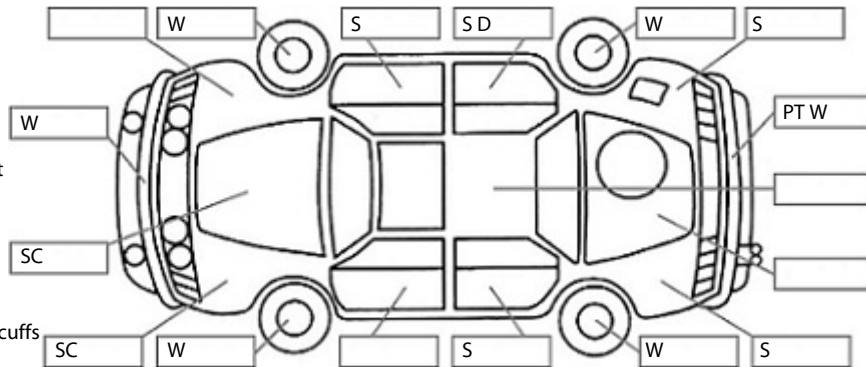

Key:

- S = scratch
- D = dent
- R = rust
- PT = paint defect
- C = crack
- P = pin dent
- * = decals
- SC = stone chips
- W = significant scuffs

Body Inspection Comments

Surface corrosion in boot.

Note: some defects & blemishes may not be displayed in the diagram

Road Conditions During Test Drive: Dry

Engine Timing Mechanism: Timing Chain
 Evidence of Cam Belt Replacement: Not Applicable Kms:

	Pass	Fail	N/A
Engine			
Oil level	✓		
Smoke & fumes	✓		
Performance	✓		
Noise	✓		
Cooling System			
Coolant condition	✓		
Performance	✓		
Radiator / Hoses (visual)	✓		
Transmission			
Operation	✓		
Noise	✓		
Clutch			✓
CV joints	✓		
Wheel bearings	✓		
Brakes			
Performance	✓		
Hand Brake	✓		
Tyres (lowest observed tread depth of tyres)			
Left front	7	mm	
Right front	7	mm	
Left rear	7	mm	
Right rear	7	mm	
Spare		Yes	
Suspension			
Suspension performance	✓		
Steering performance	✓		
Shock absorbers	✓		
Air Conditioning / Heater			
Operation	✓		
Electrical / Accessories			
Head lights	✓		
Tail lights	✓		
Indicators	✓		
Dashboard warning lights	✓		
Wipers (front & rear)	✓		
Window winder FL	✓		
Window winder FR	✓		
Window winder RL	✓		
Window winder RR	✓		
Rear view mirrors	✓		
Radio (basic test only)	✓		
CD (basic test only)	✓		
Number of keys	1		
Central locking	✓		
Remote locking	✓		
Sat. Nav. (basic test only)			✓
Reversing camera			✓