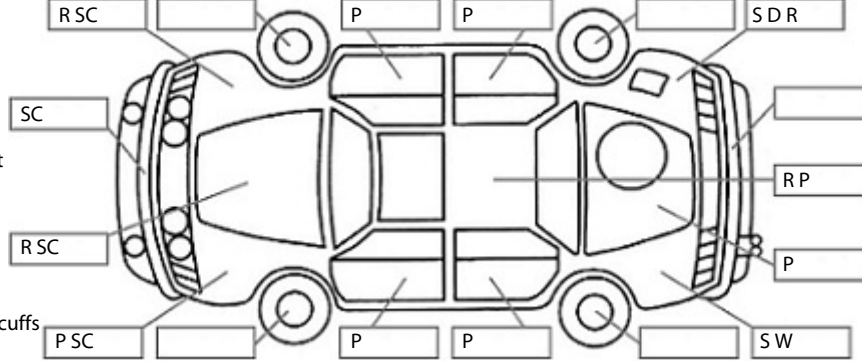

Make: Mazda	Model: Bt-50	Body Style: Utility
Year: 2019	Registration: QWW418	Reg Expiry: 28 Feb 2025
WoF Expiry: 28 Aug 2025	Odometer: 126,705 Kms	Good No: 26441138
VIN: MM0UR0YG10000945	Next Service: 131,000 km	Service History: Yes

Key:

- S = scratch
- D = dent
- R = rust
- PT = paint defect
- C = crack
- P = pin dent
- * = decals
- SC = stone chips
- W = significant scuffs

Body Inspection Comments

Windscreen crack in cva.

Note: some defects & blemishes may not be displayed in the diagram

Road Conditions During Test Drive: Dry

Engine Timing Mechanism: Timing Chain
Evidence of Cam Belt Replacement: Not Applicable Kms:

	Pass	Fail	N/A
Engine			
Oil level	✓		
Smoke & fumes	✓		
Performance	✓		
Noise	✓		
Cooling System			
Coolant condition	✓		
Performance	✓		
Radiator / Hoses (visual)	✓		
Transmission			
Operation	✓		
Noise	✓		
Clutch			✓
CV joints	✓		
Wheel bearings	✓		
Brakes			
Performance	✓		
Hand Brake	✓		
Tyres (lowest observed tread depth of tyres)			
Left front	5	mm	
Right front	5	mm	
Left rear	5	mm	
Right rear	5	mm	
Spare			Yes
Suspension			
Suspension performance	✓		
Steering performance	✓		
Shock absorbers	✓		
Air Conditioning / Heater			
Operation	✓		
Electrical / Accessories			
Head lights	✓		
Tail lights	✓		
Indicators	✓		
Dashboard warning lights	✓		
Wipers (front & rear)	✓		
Window winder FL	✓		
Window winder FR	✓		
Window winder RL	✓		
Window winder RR	✓		
Rear view mirrors	✓		
Radio (basic test only)	✓		
CD (basic test only)			✓
Number of keys	2		
Central locking	✓		
Remote locking	✓		
Sat. Nav. (basic test only)	✓		
Reversing camera	✓		