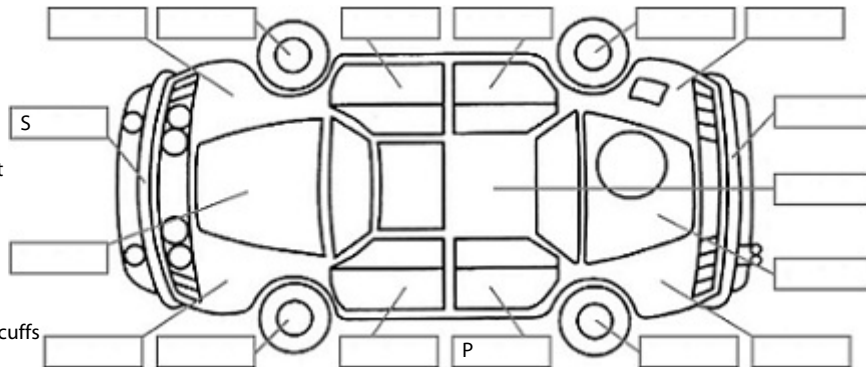

<b>Make:</b> Mazda	<b>Model:</b> Bt-50	<b>Body Style:</b> Utility
<b>Year:</b> 2019	<b>Registration:</b> QWW420	<b>Reg Expiry:</b> 12 Feb 2025
<b>WoF Expiry:</b> 31 Jul 2025	<b>Odometer:</b> 102,334 Kms	<b>Good No:</b> 26441101
<b>VIN:</b> MM0UR0YG10000077	<b>Next Service:</b> 106,340kms	<b>Service History:</b> Yes

**Key:**

- S = scratch
- D = dent
- R = rust
- PT = paint defect
- C = crack
- P = pin dent
- \* = decals
- SC = stone chips
- W = significant scuffs

Body Inspection Comments

Note: some defects &amp; blemishes may not be displayed in the diagram