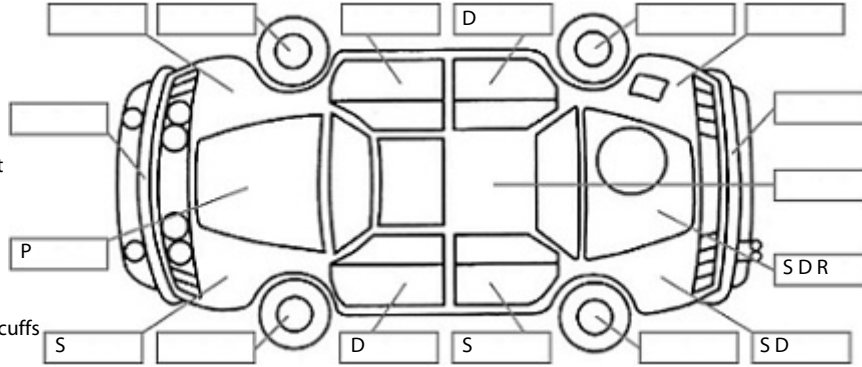

**Key:**

- S = scratch
- D = dent
- R = rust
- PT = paint defect
- C = crack
- P = pin dent
- \* = decals
- SC = stone chips
- W = significant scuffs

Body Inspection Comments

Note: some defects & blemishes may not be displayed in the diagram

Stone chip, driver sun visor torn, all brake rotor MIN,

Road Conditions During Test Drive: Wet

Engine Timing Mechanism: Cambelt  
Evidence of Cam Belt Replacement: No Kms:

	Pass	Fail	N/A
<b>Engine</b>			
Oil level	✓		
Smoke & fumes	✓		
Performance	✓		
Noise	✓		
<b>Cooling System</b>			
Coolant condition	✓		
Performance	✓		
Radiator / Hoses (visual)	✓		
<b>Transmission</b>			
Operation	✓		
Noise	✓		
Clutch			✓
CV joints	✓		
Wheel bearings	✓		
<b>Brakes</b>			
Performance	✓		
Hand Brake	✓		
<b>Tyres</b> (lowest observed tread depth of tyres)			
Left front	5.5	mm	
Right front	5.5	mm	
Left rear	5.5	mm	
Right rear	5.5	mm	
Spare	Yes		
<b>Suspension</b>			
Suspension performance	✓		
Steering performance	✓		
Shock absorbers	✓		
<b>Air Conditioning / Heater</b>			
Operation	✓		
<b>Electrical / Accessories</b>			
Head lights	✓		
Tail lights	✓		
Indicators	✓		
Dashboard warning lights	✓		
Wipers (front & rear)	✓		
Window winder FL	✓		
Window winder FR	✓		
Window winder RL	✓		
Window winder RR	✓		
Rear view mirrors	✓		
Radio (basic test only)	✓		
CD (basic test only)	✓		
Number of keys	2		
Central locking	✓		
Remote locking	✓		
Sat. Nav. (basic test only)			✓
Reversing camera	✓		