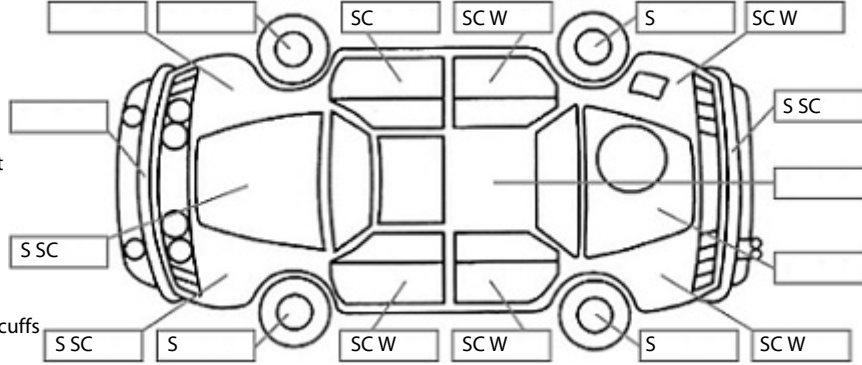

Make: Nissan	Model: Cube	Body Style: Hatchback
Year: 2015	Registration: PKY396	Reg Expiry: 25 Feb 2025
WoF Expiry: 24 Sep 2025	Odometer: 96,386 Kms	Good No: 26439731
VIN: 7AT0DH63X22308345	Next Service: 103,498 Kms	Service History: No

Key:

- S = scratch
- D = dent
- R = rust
- PT = paint defect
- C = crack
- P = pin dent
- * = decals
- SC = stone chips
- W = significant scuffs

Body Inspection Comments

Note: some defects & blemishes may not be displayed in the diagram

Conditions During Body Inspection: Dry

Under Carriage & Under Bonnet Inspection Comments

Interior Comments

Seats	Burn hole on rear seat.
Carpets	Average
Panels	Average
Dashboard	Good

General Comments

Road Conditions During Test Drive: Dry

Engine Timing Mechanism: Timing Chain
Evidence of Cam Belt Replacement: Not Applicable Kms:

	Pass	Fail	N/A
Engine			
Oil level	✓		
Smoke & fumes	✓		
Performance	✓		
Noise	✓		
Cooling System			
Coolant condition	✓		
Performance	✓		
Radiator / Hoses (visual)	✓		
Transmission			
Operation	✓		
Noise	✓		
Clutch			✓
CV joints	✓		
Wheel bearings	✓		
Brakes			
Performance	✓		
Hand Brake	✓		
Tyres (lowest observed tread depth of tyres)			
Left front	4.0	mm	
Right front	4.0	mm	
Left rear	4.0	mm	
Right rear	4.0	mm	
Spare	Yes		
Suspension			
Suspension performance	✓		
Steering performance	✓		
Shock absorbers	✓		
Air Conditioning / Heater			
Operation	✓		
Electrical / Accessories			
Head lights	✓		
Tail lights	✓		
Indicators	✓		
Dashboard warning lights	✓		
Wipers (front & rear)	✓		
Window winder FL	✓		
Window winder FR	✓		
Window winder RL	✓		
Window winder RR	✓		
Rear view mirrors	✓		
Radio (basic test only)	✓		
CD (basic test only)	✓		
Number of keys	1		
Central locking	✓		
Remote locking	✓		
Sat. Nav. (basic test only)			✓
Reversing camera	✓		