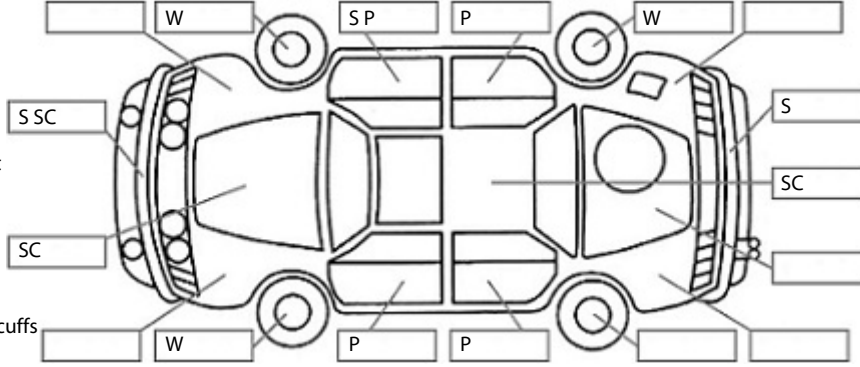

Key:

- S = scratch
- D = dent
- R = rust
- PT = paint defect
- C = crack
- P = pin dent
- * = decals
- SC = stone chips
- W = significant scuffs

Body Inspection Comments

Note: some defects & blemishes may not be displayed in the diagram

Engine Timing Mechanism: Timing Chain
Evidence of Cam Belt Replacement: Not Applicable Kms:

	Pass	Fail	N/A
Engine			
Oil level	✓		
Smoke & fumes	✓		
Performance	✓		
Noise	✓		
Cooling System			
Coolant condition	✓		
Performance	✓		
Radiator / Hoses (visual)	✓		
Transmission			
Operation	✓		
Noise	✓		
Clutch			✓
CV joints	✓		
Wheel bearings	✓		
Brakes			
Performance	✓		
Hand Brake	✓		
Tyres (lowest observed tread depth of tyres)			
Left front	3.4	mm	
Right front	3.7	mm	
Left rear	4.3	mm	
Right rear	5.2	mm	
Spare	Yes		
Suspension			
Suspension performance	✓		
Steering performance	✓		
Shock absorbers	✓		
Air Conditioning / Heater			
Operation	✓		
Electrical / Accessories			
Head lights	✓		
Tail lights	✓		
Indicators	✓		
Dashboard warning lights	✓		
Wipers (front & rear)	✓		
Window winder FL	✓		
Window winder FR	✓		
Window winder RL	✓		
Window winder RR	✓		
Rear view mirrors	✓		
Radio (basic test only)	✓		
CD (basic test only)			✓
Number of keys	2		
Central locking	✓		
Remote locking	✓		
Sat. Nav. (basic test only)	✓		
Reversing camera	✓		