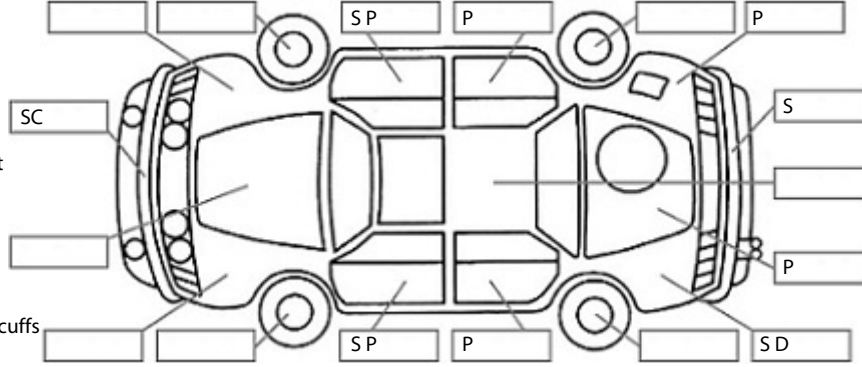

**Key:**

- S = scratch
- D = dent
- R = rust
- PT = paint defect
- C = crack
- P = pin dent
- \* = decals
- SC = stone chips
- W = significant scuffs

Body Inspection Comments

Note: some defects & blemishes may not be displayed in the diagram

Vehicle drove well.

Road Conditions During Test Drive: Dry

Engine Timing Mechanism: Timing Chain  
Evidence of Cam Belt Replacement: Not Applicable Kms:

	Pass	Fail	N/A
<b>Engine</b>			
Oil level	✓		
Smoke & fumes	✓		
Performance	✓		
Noise	✓		
<b>Cooling System</b>			
Coolant condition	✓		
Performance	✓		
Radiator / Hoses (visual)	✓		
<b>Transmission</b>			
Operation	✓		
Noise	✓		
Clutch			✓
CV joints	✓		
Wheel bearings	✓		
<b>Brakes</b>			
Performance	✓		
Hand Brake	✓		
<b>Tyres</b> (lowest observed tread depth of tyres)			
Left front	7	mm	
Right front	7	mm	
Left rear	7	mm	
Right rear	7	mm	
Spare		Yes	
<b>Suspension</b>			
Suspension performance	✓		
Steering performance	✓		
Shock absorbers	✓		
<b>Air Conditioning / Heater</b>			
Operation	✓		
<b>Electrical / Accessories</b>			
Head lights	✓		
Tail lights	✓		
Indicators	✓		
Dashboard warning lights	✓		
Wipers (front & rear)	✓		
Window winder FL	✓		
Window winder FR	✓		
Window winder RL	✓		
Window winder RR	✓		
Rear view mirrors	✓		
Radio (basic test only)	✓		
CD (basic test only)	✓		
Number of keys	2		
Central locking	✓		
Remote locking	✓		
Sat. Nav. (basic test only)			✓
Reversing camera	✓		