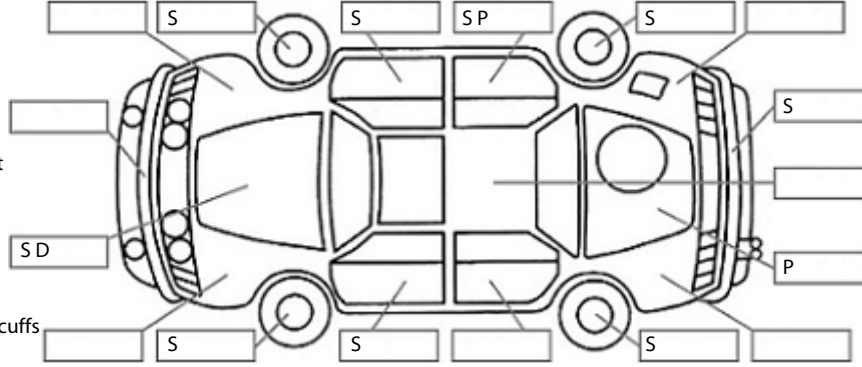

Make: Toyota	Model: Crown	Body Style: Sedan
Year: 2012	Registration: MSN633	Reg Expiry: 18 Jul 2025
WoF Expiry: 10 Dec 2025	Odometer: 137,682 Kms	Good No: 26439380
VIN: 7AT0H60BX20025667	Next Service: 150000 kms	Service History: No

Key:

- S = scratch
- D = dent
- R = rust
- PT = paint defect
- C = crack
- P = pin dent
- * = decals
- SD = stone chips
- W = significant scuffs

Body Inspection Comments

Note: some defects & blemishes may not be displayed in the diagram

Engine Timing Mechanism: Timing Chain
Evidence of Cam Belt Replacement: Not Applicable Kms:

	Pass	Fail	N/A
Engine			
Oil level	✓		
Smoke & fumes	✓		
Performance	✓		
Noise	✓		
Cooling System			
Coolant condition	✓		
Performance	✓		
Radiator / Hoses (visual)	✓		
Transmission			
Operation	✓		
Noise	✓		
Clutch			✓
CV joints	✓		
Wheel bearings	✓		
Brakes			
Performance	✓		
Hand Brake	✓		
Tyres (lowest observed tread depth of tyres)			
Left front	3.7	mm	
Right front	4.1	mm	
Left rear	3.7	mm	
Right rear	3.8	mm	
Spare	Yes		
Suspension			
Suspension performance	✓		
Steering performance	✓		
Shock absorbers		✓	
Air Conditioning / Heater			
Operation	✓		
Electrical / Accessories			
Head lights	✓		
Tail lights	✓		
Indicators	✓		
Dashboard warning lights	✓		
Wipers (front & rear)	✓		
Window winder FL	✓		
Window winder FR	✓		
Window winder RL	✓		
Window winder RR	✓		
Rear view mirrors	✓		
Radio (basic test only)	✓		
CD (basic test only)	✓		
Number of keys	1		
Central locking	✓		
Remote locking	✓		
Sat. Nav. (basic test only)			✓
Reversing camera	✓		