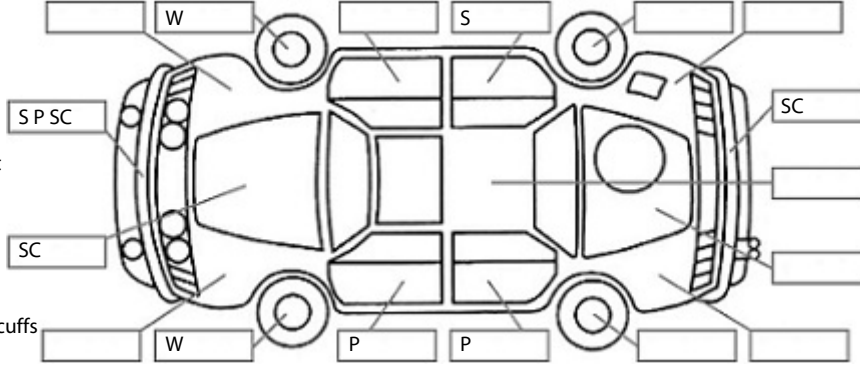

Key:

- S = scratch
- D = dent
- R = rust
- PT = paint defect
- C = crack
- P = pin dent
- * = decals
- SC = stone chips
- W = significant scuffs

Body Inspection Comments

Note: some defects & blemishes may not be displayed in the diagram

Engine Timing Mechanism: Timing Chain
Evidence of Cam Belt Replacement: Not Applicable Kms:

	Pass	Fail	N/A
Engine			
Oil level	✓		
Smoke & fumes	✓		
Performance	✓		
Noise	✓		
Cooling System			
Coolant condition	✓		
Performance	✓		
Radiator / Hoses (visual)	✓		
Transmission			
Operation	✓		
Noise	✓		
Clutch			✓
CV joints	✓		
Wheel bearings	✓		
Brakes			
Performance	✓		
Hand Brake	✓		
Tyres (lowest observed tread depth of tyres)			
Left front	8.0	mm	
Right front	8.0	mm	
Left rear	5.4	mm	
Right rear	5.7	mm	
Spare	N/A		
Suspension			
Suspension performance	✓		
Steering performance	✓		
Shock absorbers	✓		
Air Conditioning / Heater			
Operation	✓		
Electrical / Accessories			
Head lights	✓		
Tail lights	✓		
Indicators	✓		
Dashboard warning lights	✓		
Wipers (front & rear)	✓		
Window winder FL	✓		
Window winder FR	✓		
Window winder RL	✓		
Window winder RR	✓		
Rear view mirrors	✓		
Radio (basic test only)	✓		
CD (basic test only)			✓
Number of keys	2		
Central locking	✓		
Remote locking	✓		
Sat. Nav. (basic test only)	✓		
Reversing camera	✓		