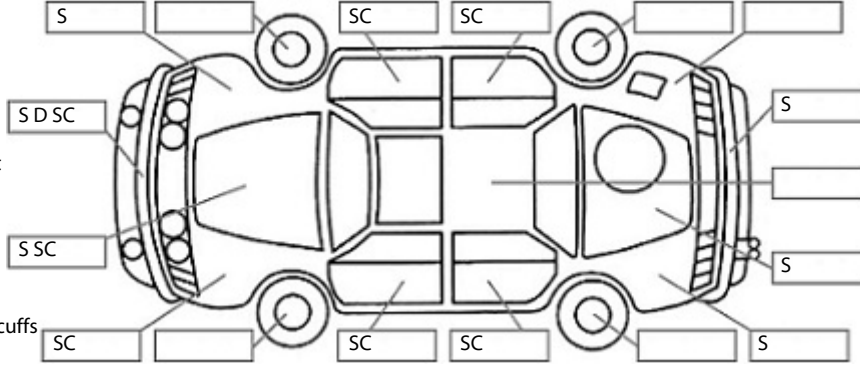

Key:

- S = scratch
- D = dent
- R = rust
- PT = paint defect
- C = crack
- P = pin dent
- * = decals
- SC = stone chips
- W = significant scuffs

Body Inspection Comments

Note: some defects & blemishes may not be displayed in the diagram

/1 wiper arm surface rust/ headlight dull/L headlight condensation inside/window washer bottle cap missing/fl tyre side wall damage

Conditions During Body Inspection: Dry

Under Carriage & Under Bonnet Inspection Comments